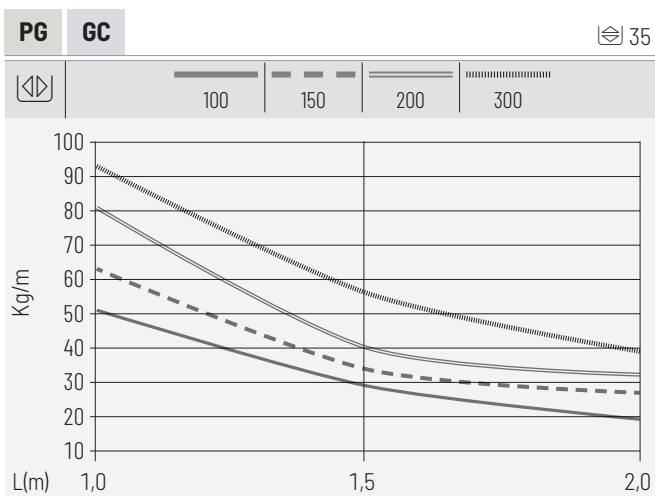

Ensayos de carga CTA instalaciones verticales en recorrido horizontal

Valores obtenidos según la norma IEC 61537, edición 3, según ensayos vertical horizontal multi vano recogido en el punto 10.5.1 de dicha norma, con un coeficiente de seguridad del 170% y sin alcanzar en ningún caso el colapso.

Load Tests for SWL mounted in the vertical plane running horizontally

Values obtained in accordance with IEC 61537, edition 3, according to the horizontal vertical tests of multiple spans listed in point 10.5.1 of this standard, with a safety factor of 170% and without collapse in any case.