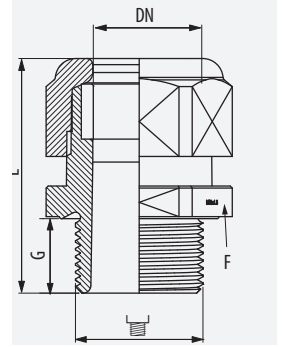

DN	Thread	G	L	Wrench	RAL 9005	kg/u	Box
3/6,5	M12	8	29	15	22031120	0,005	50
4/8	M16	8	30	19	22031160	0,006	50
5/10	M16	8	33	22	22031161	0,006	50
6,5/12	M20	9	36	24	22031200	0,009	50
10/14	M20	9	37	27	22031201	0,009	50
13/18	M25	11	42	33	22031250	0,022	50
18/25	M32	11	50	42	22031320	0,040	25
22/32	M40	13	61	53	22031400	0,070	10
32/38	M50	13	62	60	22031500	0,090	5
37/44	M63	14	62	65	22031630	0,099	5

PA6+NBR	-40°/+100°	68	OK

ETIM: EC000441