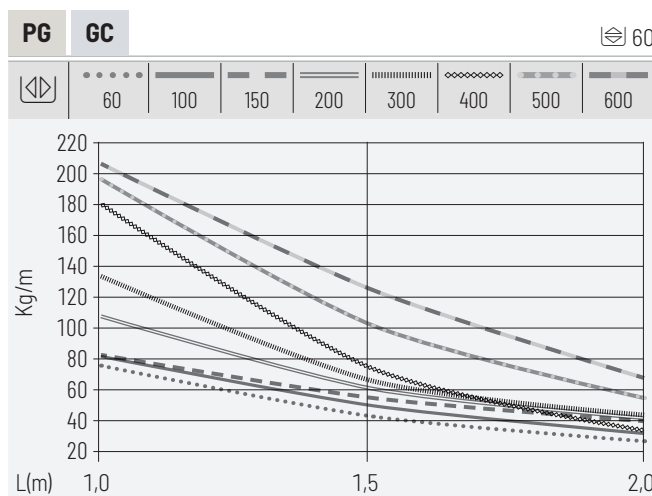

Ensayos de carga CTA instalaciones verticales en recorrido horizontal

Valores obtenidos según la norma IEC 61537, edición 3, según ensayos vertical horizontal multi vano recogido en el punto 10.5.1 de dicha norma, con un coeficiente de seguridad del 170% y sin alcanzar en ningún caso el colapso.

Load Tests for SWL mounted in the vertical plane running horizontally

Values obtained in accordance with IEC 61537, edition 3, according to the horizontal vertical tests of multiple spans listed in point 10.5.1 of this standard, with a safety factor of 170% and without collapse in any case.