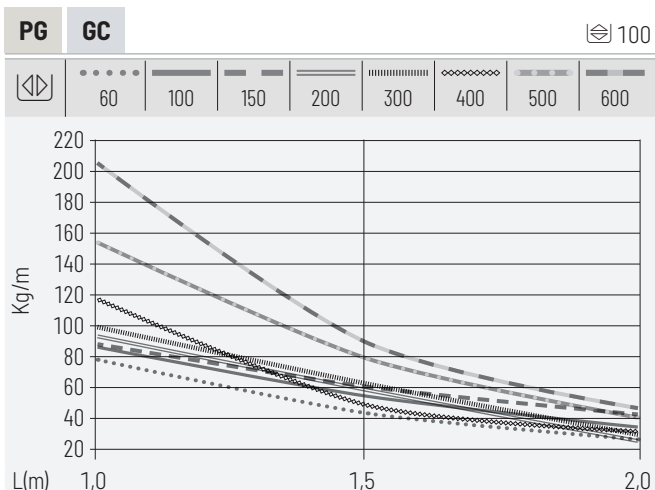

Ensayos de carga CTA instalaciones verticales en recorrido horizontal

Valores obtenidos según la norma IEC 61537, edición 3, según ensayos vertical horizontal multi vano recogido en el punto 10.5.1 de dicha norma, con un coeficiente de seguridad del 170% y sin alcanzar en ningún caso el colapso.

Load Tests for SWL mounted in the vertical plane running horizontally

Values obtained in accordance with IEC 61537, edition 3, according to the horizontal vertical tests of multiple spans listed in point 10.5.1 of this standard, with a safety factor of 170% and without collapse in any case.