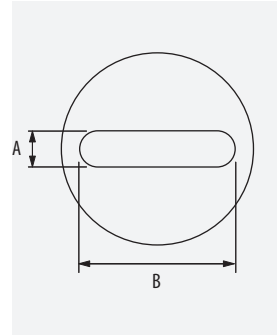

Inserto Plano IP68

Flat Insert IP68

A	B		9005	kg/u	
7	13	PG16/M20	40030116	0,002	25
7	13	PG21/M25	40030121	0,003	25
8	22	PG29/M32	40030129	0,008	5
10	28	PG36/M40	40030136	0,01	5
12	33	PG42/M50	40030142	0,012	5
14	45	PG48/M63	40030148	0,014	5

PAG+TPV	-20°/+100°	65	OK