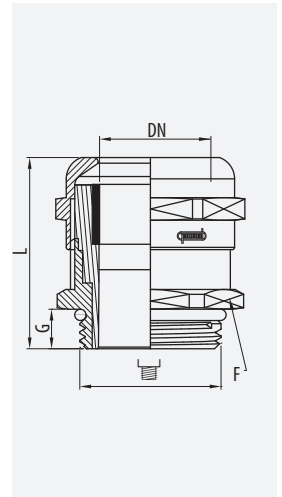

Bajo pedido, consultar disponibilidad / On request, check availability

PA6+NBR	-40°/+100°	68	OK

ETIM: EC000441

Prensaestopas HSK-M
HSK-M Cable Gland

DN	Thread	G	L	Wrench	LN	kg/u	Box
3/6,5	M12	6,5	25,5	14	22051120	0,018	50
4/8	M16	6,0	27,0	17	22051160	0,018	50
5/10	M16	6,0	28,0	20	22051161	0,018	50
6/12	M20	6,0	29,0	22	22051200	0,029	50
10/14	M20	6,0	30,0	24	22051201	0,029	50
13/18	M25	7,0	33,0	30	22051250	0,052	25
18/25	M32	8,0	39,0	40	22051320	0,097	25
22/32	M40	8,0	45,0	50	22051400	0,167	10
32/38	M50	9,0	46,0	57	22051500	0,218	5
37/44	M63	10,0	48,0	64	22051630	0,290	5