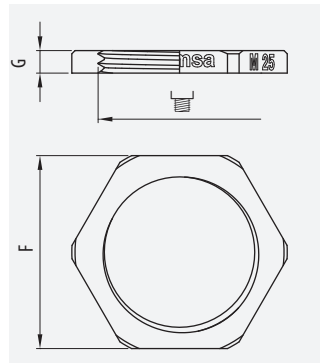

Tuerca TCM Inox

TCM INOX Nut

	G	Wrench	I304	kg/u	U
PG 7	2,8	15	40015007	0,0021	100
PG 9	2,8	18	40015009	0,0032	50
PG11	3,0	21	40015011	0,0032	50
PG13	3,0	23	40015013	0,0042	50
PG16	3,0	26	40015016	0,0052	50
PG21	3,0	32	40015021	0,0073	25
PG29	4,0	41	40015029	0,0104	20
PG36	5,0	51	40015036	0,0178	10
PG42	5,0	60	40015042	0,0346	5
PG48	5,5	64	40015048	0,0376	5
M16	2,8	19	40014160	0,003	50
M20	3,0	24	40014200	0,004	50
M25	3,5	30	40014250	0,009	25
M32	3,5	36	40014320	0,011	25
M40	5,0	46	40014400	0,019	10
M50	5,0	57	40014500	0,026	10
M63	6,0	70	40014630	0,055	10