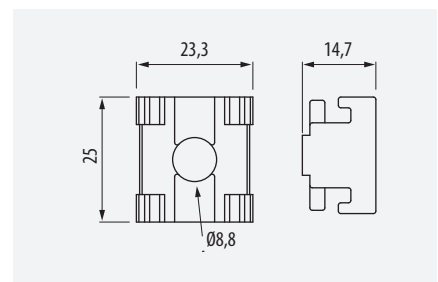

Tope perfil rojo

Red Profile plug

Ref	kg/u	
81000295	0,004	20

RAL 9010

ETIM: EC000475