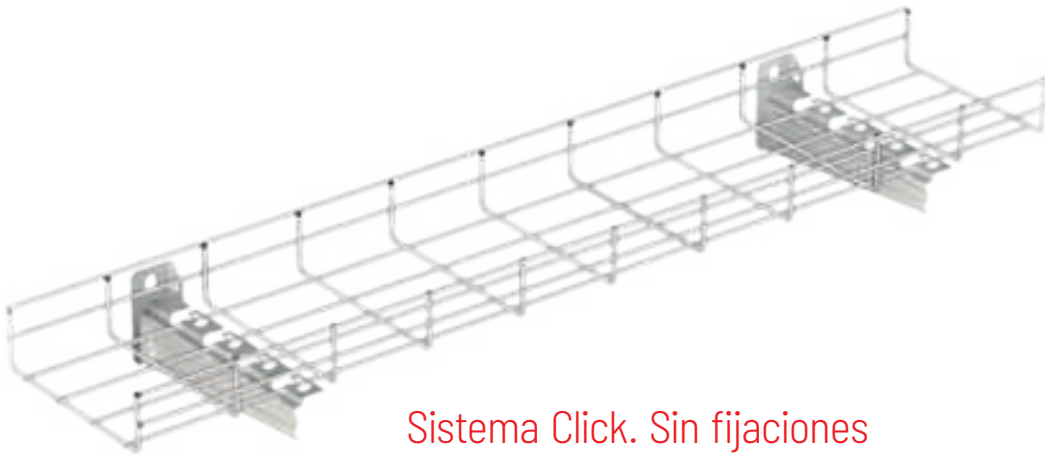

Sistema Click. Sin fijaciones

Click System. No additional fixings

**Universal
Compatible para todas las bandejas**

Compatible with all of the cable trays

Diseño Reforzado

Reinforced Design