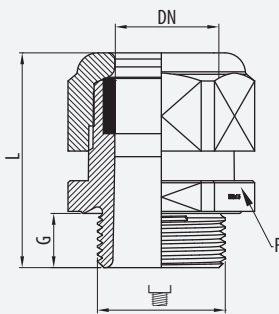

Prensaestopas HSK-K

HSK-K Cable Gland