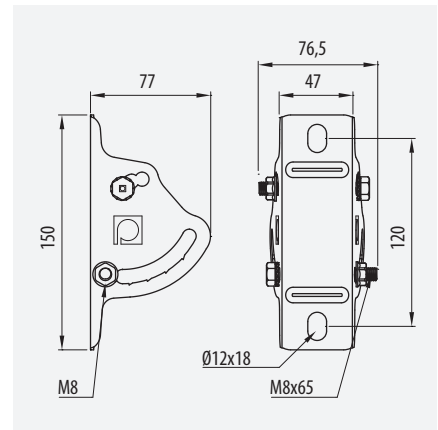

Kit Soporte RPLUS Reforzado Variable

Adjustable RPLUS Kit

◀▶ 100-600			
Ⓢ	Ref	kg/u	◻
GC	62037002	0,311	4
BK8	82004259	0,343	4
304	62057002	0,295	4
316L	62067002	0,295	4

ETIM: EC001003

⚠ Bajo pedido, consultar disponibilidad / On request, check availability

↓CTA ↓	◀▶	kg
	100	225
	150	245
	200	190
	300	110
	400	245
	500	135
	600	110