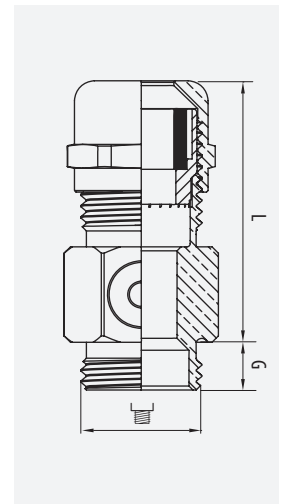

Prensaestopas IRIS-M AIR
IRIS-M AIR Cable Gland

DN		H	G		aire l/h	agua mbar	LN	
4/8	PG7	31.5	6	17	70	0.1	21074007	100
4/8	PG9	31.5	6	17	70	0.1	21074009	50
5/10	PG11	33.5	6	20	70	0.1	21074011	50
6/12	PG13	35	6.5	22	70	0.1	21074013	50
4/8	M12	31.5	6	17	70	0.1	21075120	100
4/8	M16	31.5	6	17	70	0.1	21075160	50
5/10	M16	33.5	6	20	70	0.1	21075161	50
6/12	M20	35	8	22	70	0.1	21075200	50
4/8	PG7	31.5	8	17	70	0.1	21076007	100
4/8	PG9	31.5	8	17	70	0.1	21076009	50
5/10	PG11	33.5	8	20	70	0.1	21076011	50
6/12	PG13	35	8	22	70	0.1	21076013	50
4/8	M12	31.5	8	17	70	0.1	21077120	100
4/8	M16	31.5	8	17	70	0.1	21077160	50
5/10	M16	33.5	8	20	70	0.1	21077161	50

Bajo pedido, consultar disponibilidad / *On request, check availability*

LN	TPV	-20°/ 80°	150°	OK

ETIM:EC000441