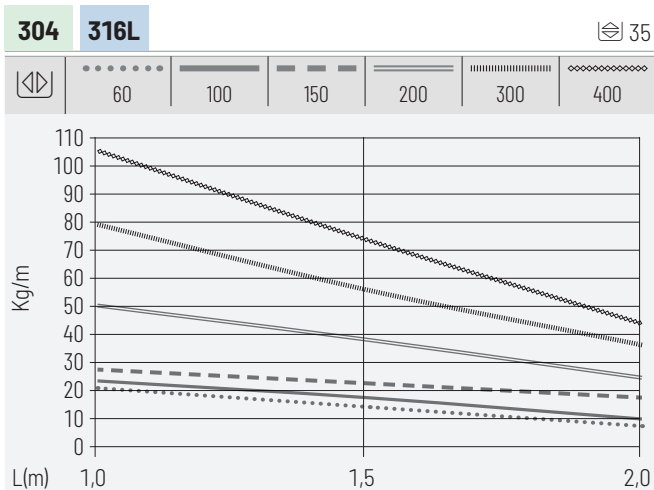

Datos técnicos

Technical data

Ensayos de carga de trabajo admisible (CTA) para instalaciones verticales con recorrido horizontal

Valores obtenidos según la norma IEC 61537, edición 3, según ensayo vertical horizontal multi vano recogido en el punto 10.5.1 de dicha norma, con un coeficiente de seguridad del 170% y sin alcanzar en ningún caso el colapso.

Safety working load tests (SWL) mounted in the vertical plane running horizontally

Values obtained in accordance with IEC 61537, edition 3, according to the horizontal vertical test of multiple spans listed in point 10.5.1 of this standard, with a safety factor of 170% and without collapse in any case.

rejiband