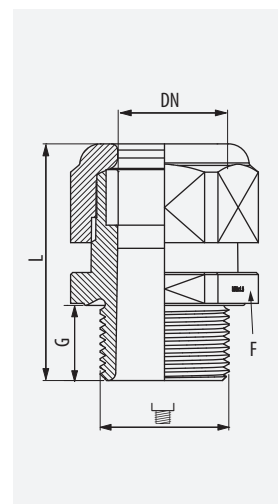

Prensaestopas HSK-K

HSK-K Cable Gland

DN	Thread	G	L	Wrench	RAL 7035	RAL 9005	kg/u	Box
3/ 6,5	PG 7	8	29	15	22010007	22012007	0,005	50
4/ 8	PG 9	8	30	19	22010009	22012009	0,006	50
5/10	PG11	8	33	22	22010011	22012011	0,008	50
6/12	PG13	9	36	24	22010013	22012013	0,009	50
10/14	PG16	10	38	27	22010016	22012016	0,013	50
13/18	PG21	11	42	33	22010021	22012021	0,022	50
18/25	PG29	11	49	42	22010029	22012029	0,040	25
22/32	PG36	13	61	53	22010036	22012036	0,058	10
37/44	PG48	14	63	65	22010048	22012048	0,099	5
3/ 6,5	M12	8	29	15	22011120	22013120	0,005	50
4/ 8	M16	8	30	19	22011160	22013160	0,006	50
5/10	M16	8	33	22	22011161	22013161	0,007	50
6/12	M20	9	36	24	22011200	22013200	0,009	50
10/14	M20	9	37	27	22011201	22013201	0,013	50
13/18	M25	11	42	33	22011250	22013250	0,022	50
18/25	M32	11	50	42	22011320	22013320	0,040	25
22/32	M40	13	61	53	22011400	22013400	0,070	10
32/38	M50	13	62	60	22011500	22013500	0,090	5
37/44	M63	14	63	65	22011630	22013630	0,099	5

▢ Bajo pedido / On request

PA 6+NBR	-40°/+100°	68	OK	

ETIM: EC000441

Prensaestopas HSK-K Largo

HSK-K Long Cable Gland

DN	Thread	G	L	Wrench	RAL 7035	kg/u	Box
3/ 6	PG 7	15	36	15	22014007	0,010	50
4/ 8	PG 9	15	37	19	22014009	0,010	50
5/10	PG11	15	40	22	22014011	0,010	50
6/12	PG13	15	42	24	22014013	0,010	50
10/14	PG16	15	43	27	22014016	0,020	50
13/18	PG21	15	46	33	22014021	0,030	50
18/25	PG29	15	54	42	22014029	0,050	25
22/32	PG36	18	66	53	22014036	0,060	10
37/44	PG48	18	67	65	22014048	0,110	5
3/ 6	M12	15	36	15	22015120	0,010	50
4/ 8	M16	15	37	19	22015160	0,010	50
5/10	M16	15	40	22	22015161	0,010	50
6/12	M20	15	42	24	22015200	0,010	50
10/14	M20	15	43	27	22015201	0,010	50
13/18	M25	15	46	33	22015250	0,020	50
18/25	M32	15	54	42	22015320	0,050	25
22/32	M40	18	66	53	22015400	0,070	10
32/38	M50	18	67	60	22015500	0,090	5
37/44	M63	18	67	65	22015630	0,090	5

▢ Bajo pedido / On request

PA6+NBR	-40°/+100°	68	OK	

ETIM: EC000441