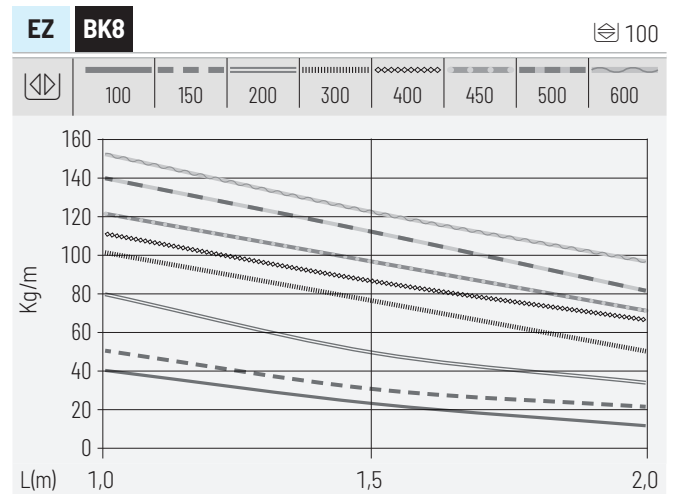

60								100								
mm²	60-2	100	150	200	300	400	450	500	600	100	150	200	300	400	450	500	600
	2.492	4.442	6.976	9.586	14.420	19.540	22.100	24.660	29.780	7.742	12.352	16.596	25.716	34.836	39.396	43.956	53.076