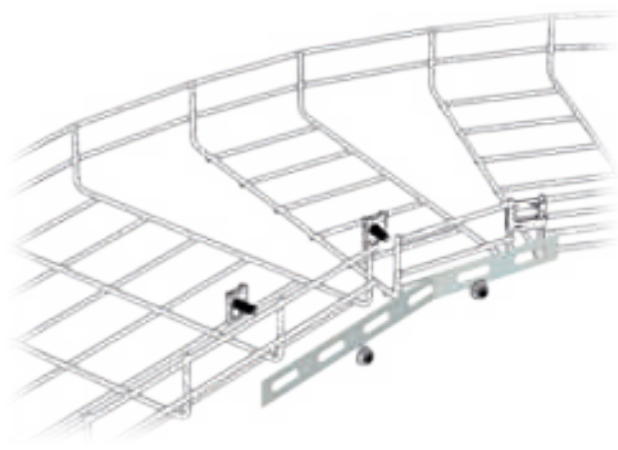

Facilita la creación de curvas
Facilitates the making of curves

100-200	4	2	
300	6	2+1	
400-600	8	2+2	

¡Polivalente!
Versatile