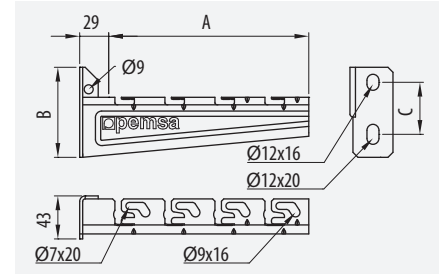

CTA ↓		Ⓢ	kg	
		GC / BK8	100	225
			150	245
			200	190
			300	110
			400	245
			500	92
		304 / 316 L	600	110
			700	220
			750	220
			800	220
900	220			
1000	220