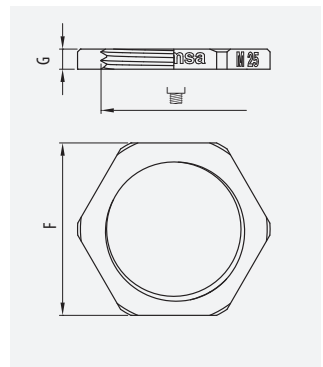

Tuerca TCM EMC

TCM EMC Nut

	G	Wrench	LN	kg/u	U
PG 7	3,3	15	40016007	0,002	100
PG 9	3,5	18	40016009	0,003	50
PG11	3,5	21	40016011	0,003	50
PG13	3,5	23	40016013	0,004	50
PG16	4	26	40016016	0,005	50
PG21	4,6	32	40016021	0,007	25
PG29	5,6	41	40016029	0,010	20
PG36	5,6	51	40016036	0,018	10
PG42	6,1	60	40016042	0,035	5
PG48	3,3	64	40016048	0,038	5
M12	3,5	15	40017120	0,003	100
M16	3,5	19	40017160	0,004	50
M20	3,5	24	40017200	0,005	50
M25	4	30	40017250	0,009	25
M32	4,6	36	40017320	0,011	20
M40	5,6	46	40017400	0,018	10
M50	6,7	60	40017500	0,030	5
M63	8	70	40017630	0,039	5