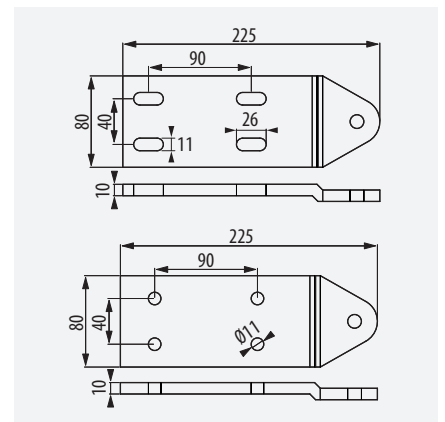

Kit Unión Recta (KUR) MGB CPS
MGB CPS Straight Joint Kit (KUR)

ESP-2208-5

100 • 200-600				
Ref	kg/u	u		
AL 82002346	0,665	4		

Formado por: 1 Unión + 1 Fijación a Soporte + 8xTornillo DIN933 M10x30 + 1 Tornillo DIN933 M10x50 + 13xTuerca DIN934 M10 + 9xArandela DIN125 M10 + 4xArandela Grower DIN127

Composed by: 1 Straight Joints + 1 Hold Down Clamp + 8xDN933 M10x30 Screws + 1xDN933 M10x50 Screws + 13xDIN934 M10 Nuts + 9xDIN125 M10 Washers + 4 DIN127 M10 Grower Washers.

ETIM: EC002413

Bajo pedido, consultar disponibilidad
On request, check availability

Kit Unión Articulada (KUA) MGB CPS
A MGB CPS articulated Joint Kit (KUA)

ESP-2208-5

100 • 200-600				
Ref	kg/u	u		
AL 82002347	0,997	4		

Formado por: 2xBisagra + 9xTornillo DIN933 M10x30 + 13xTuerca DIN934 M10 + 9xArandela DIN125 M10 + 4xArandela Grower DIN127

Composed by: 2xRiser/Dropper + 9xDN933 M10x30 Screws + 13xDIN934 M10 Nuts + 9xDIN125 M10 Washers + 4 DIN127 M10 Grower Washers.

ETIM: EC002413

Bajo pedido, consultar disponibilidad
On request, check availability

Fijación Tapa MGB CPS
MGB CPS Cover fixing

ESP-2208-5

100 • 200-600				
Ref	kg/u	u		
AL 82002345	0,012	4		

Tornillo Hexagonal M6x25 incluido
M6x25 Hexagonal Screw included

ETIM: EC002403

Bajo pedido, consultar disponibilidad
On request, check availability

MGB CPS Cover Megaband CPS
Tapa Megaband CPS MGB CPS

ESP-2208-5

100 • 200-600				
Ref	kg/u	u		
200 81000048	1,280	6		
300 81000049	1,680	6		
400 81000050	2,090	6		
600 81000051	2,900	6		

ETIM: EC002413