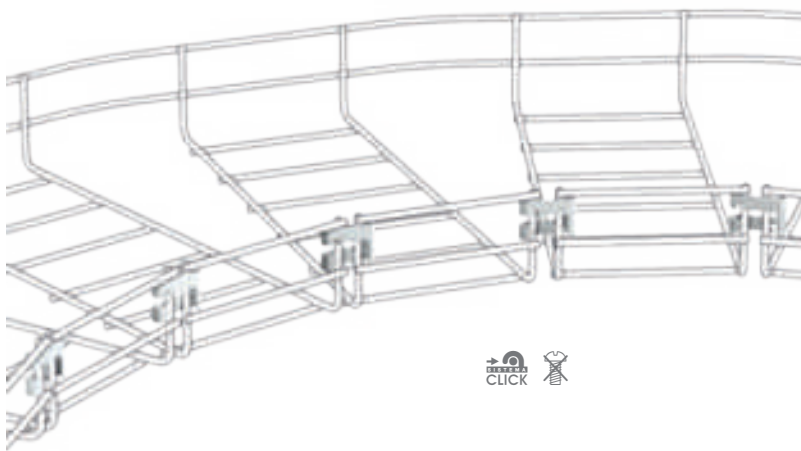

¡Rápido!
Fast!

¡Sin herramientas!
No tools