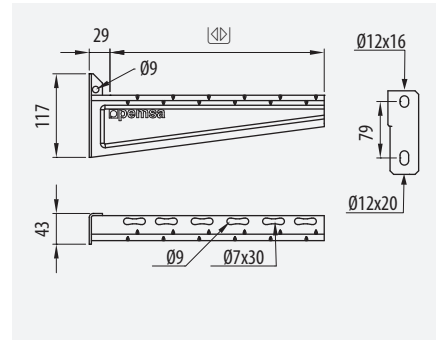

Soporte MPLUS

MPLUS Cantilever

NEW

◀▶ 100-600						
◀▶	◀▶	C	PG	AZ+	kg/u	◻
100	69	40	82003768	82003775	0,209	1
150	69	40	82003769	82003776	0,297	1
200	69	40	82003770	82003777	0,499	1
300	95	65	82003771	82003778	0,824	1
400	95	65	82003772	82003779	1,080	1
500	95	65	82003773	82003780	1,330	1
600	95	65	82003774	82003781	1,580	1

Soporte RPLUS Muy Reforzado

Heavy Duty Cantilever RPLUS

◀▶ 300-600				
Ⓢ	◀▶	Ref	kg/u	◻
GC	300	63033303	0,798	4
	400	63033403	0,996	4
	500	63033503	1,198	4
	600	63033603	1,396	4

ETIM: EC001003

↓CTA ↓	◀▶	kg
	300	220
	400	220
	500	160
	600	165

Kit Soporte RPLUS Reforzado Variable

Adjustable RPLUS Kit

◀▶ 100-600			
Ⓢ	Ref	kg/u	◻
GC	62037002	0,311	4
BK8	82004259	0,343	4
304	62057002	0,295	4
316L	62067002	0,295	4

ETIM: EC001003

⚠ Bajo pedido, consultar disponibilidad / On request, check availability

↓CTA ↓	◀▶	kg
	100	225
	150	245
	200	190
	300	110
	400	245
	500	135
	600	110