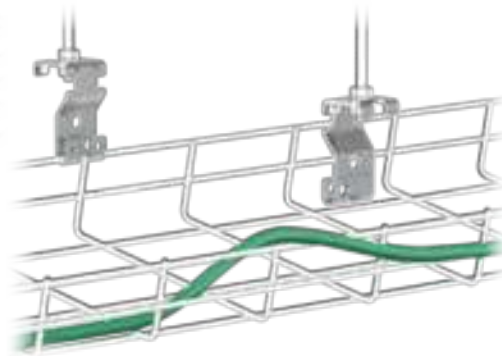

ETIM: EC001003

Soporte adecuado para:
Adequate support for:

rejiband® 35x60 y 60x60
35x60 & 60x60

4-24 (100-600)	2

⊕ 050

	x 1	⊕ 050
	x 2	⊕ 253
	x 1	⊕ 226

reijiband®

ACC