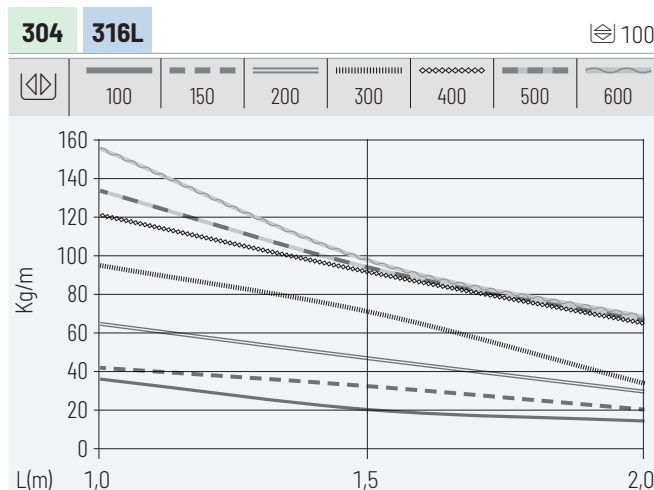

Datos técnicos

Technical data

Ensayos de carga de trabajo admisible (CTA) para instalaciones verticales con recorrido horizontal

Valores obtenidos según la norma IEC 61537, edición 3, según ensayo vertical horizontal multi vano recogido en el punto 10.5.1 de dicha norma, con un coeficiente de seguridad del 170% y sin alcanzar en ningún caso el colapso.

Safety working load tests (SWL) mounted in the vertical plane running horizontally

Values obtained in accordance with IEC 61537, edition 3, according to the horizontal vertical test of multiple spans listed in point 10.5.1 of this standard, with a safety factor of 170% and without collapse in any case.

rejiband