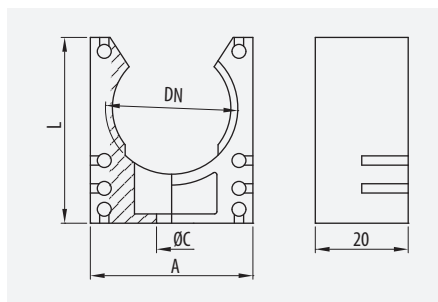

Soporte Tubo

Conduit Clips

DN	L	A	RAL 7011	RAL 9005	kg/u	
DN 7	18	20	31095000	32095000	0,004	100
DN10	23	20	31095100	32095100	0,005	100
DN12	26	22	31095200	32095200	0,006	50
DN14	33	28	31095300	-	0,007	50
DN17	33	28	31095400	32095400	0,008	50
DN23	40	35	31095500	32095500	0,012	50
DN29	45	43	31095600	32095600	0,011	30
DN36	53	54	31095700	32095700	0,016	20
DN48	66	68	31095800	32095800	0,020	20

PA6	-25/+105°	OK	

ETIM: EC002320