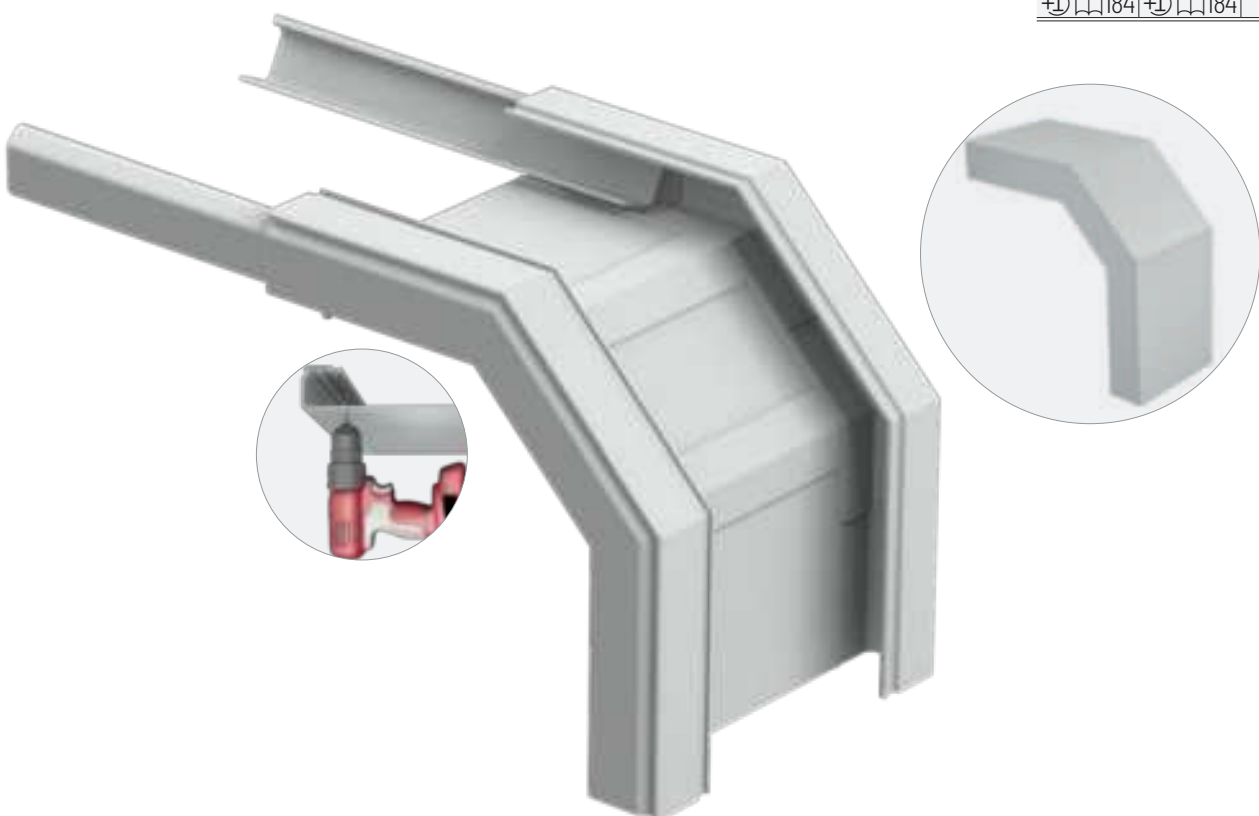

Pieza única. Ahorro mano de obra
Single piece item. Labour savings

2	4	4
184	184