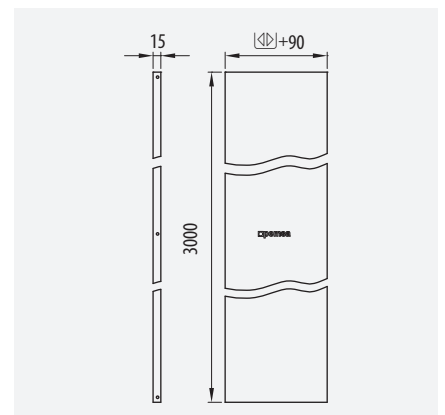

Kit Unión Recta (KUR) MGB CPS
MGB CPS Straight Joint Kit (KUR)

ESP-2208-5

100 • 200-600				
Ref	kg/u	u		
AL 82002346	0,665	4		

Formado por: 1 Unión + 1 Fijación a Soporte + 8xTornillo DIN933 M10x30 + 1 Tornillo DIN933 M10x50 + 13xTuerca DIN934 M10 + 9xArandela DIN125 M10 + 4xArandela Grower DIN127

Composed by: 1 Straight Joints + 1 Hold Down Clamp + 8xDN933 M10x30 Screws + 1xDN933 M10x50 Screws + 13xDIN934 M10 Nuts + 9xDIN125 M10 Washers + 4 DIN127 M10 Grower Washers.

ETIM: EC002413

Bajo pedido, consultar disponibilidad
On request, check availability

Kit Unión Articulada (KUA) MGB CPS
A MGB CPS articulated Joint Kit (KUA)

ESP-2208-5

100 • 200-600				
Ref	kg/u	u		
AL 82002347	0,997	4		

Formado por: 2xBisagra + 9xTornillo DIN933 M10x30 + 13xTuerca DIN934 M10 + 9xArandela DIN125 M10 + 4xArandela Grower DIN127

Composed by: 2xRiser/Dropper + 9xDN933 M10x30 Screws + 13xDIN934 M10 Nuts + 9xDIN125 M10 Washers + 4 DIN127 M10 Grower Washers.

ETIM: EC002413

Bajo pedido, consultar disponibilidad
On request, check availability

Fijación Tapa MGB CPS
MGB CPS Cover fixing

ESP-2208-5

100 • 200-600				
Ref	kg/u	u		
AL 82002345	0,012	4		

Tornillo Hexagonal M6x25 incluido
M6x25 Hexagonal Screw included

ETIM: EC002403

Bajo pedido, consultar disponibilidad
On request, check availability

MGB CPS Cover Megaband CPS
Tapa Megaband CPS MGB CPS

ESP-2208-5

100 • 200-600				
Ref	kg/u	u		
200 81000048	1,280	6		
300 81000049	1,680	6		
400 81000050	2,090	6		
600 81000051	2,900	6		

ETIM: EC002413