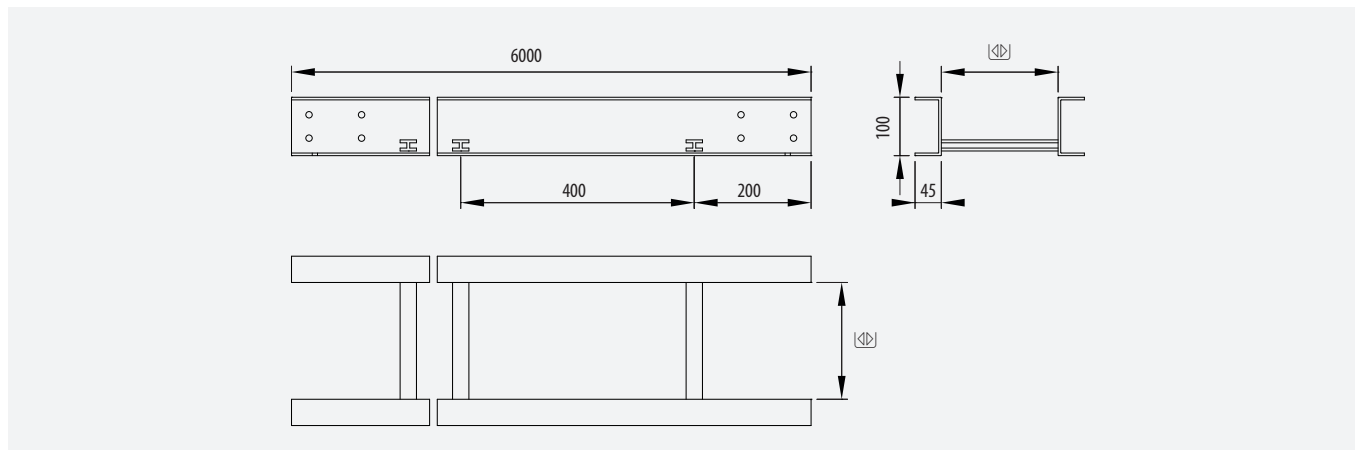

☒ 100 • ☒ 200-600 • ☒ 6000

☒	☒	AL	kg/m	☒
100	200	82000057 ☒	4,833	6
	300	82000058 ☒	5,050	6
	400	82000059 ☒	5,267	6
	600	82000060 ☒	5,717	6

☒ Bajo pedido, consultar disponibilidad

ESP-2208-5

ETIM: EC000854