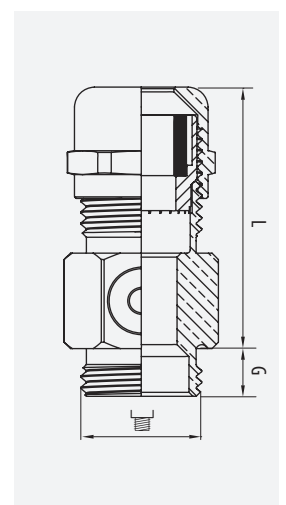

Prensaestopas IRIS-M AIR-INOX
IRIS-M AIR-INOX Cable Gland

DN		H	G		aire l/h	agua mbar	I303	
4/8	PG7	31.5	6	17	70	0.1	21070007	100
4/8	PG9	31.5	6	17	70	0.1	21070009	50
5/10	PG11	33.5	6	20	70	0.1	21070011	50
6/12	PG13	35	6.5	22	70	0.1	21070013	50
4/8	M12	31.5	6	17	70	0.1	21071120	100
4/8	M16	31.5	6	17	70	0.1	21071160	50
5/10	M16	33.5	6	20	70	0.1	21071161	50
6/12	M20	35	8	22	70	0.1	21071200	50
4/8	PG7	31.5	8	17	70	0.1	21072007	100
4/8	PG9	31.5	8	17	70	0.1	21072009	50
5/10	PG11	33.5	8	20	70	0.1	21072011	50
6/12	PG13	35	8	22	70	0.1	21072013	50
4/8	M12	31.5	8	17	70	0.1	21073120	100
4/8	M16	31.5	8	17	70	0.1	21073160	50
5/10	M16	33.5	8	20	70	0.1	21073161	50

Bajo pedido, consultar disponibilidad / *On request, check availability*

303	TPV	-20°/ 80°	150°	OK

ETIM:EC000441