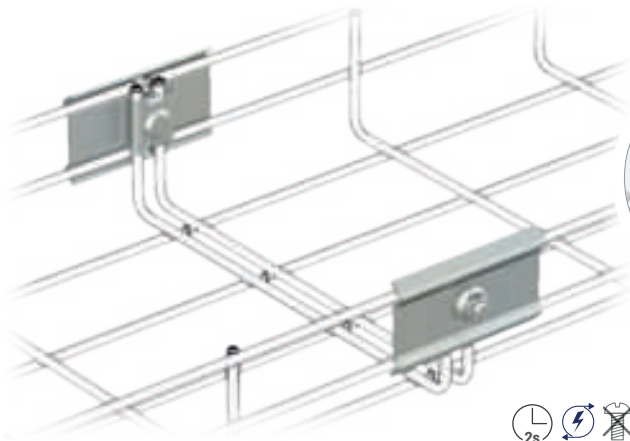

Excelente Ajuste
Máximos valores de carga
Great fitting Maximun load values

60-200	2	2	0
300-400	2	2	1
400-600	2	2	2

*Base

Continuidad eléctrica según norma
Electrical Continuity guaranteed