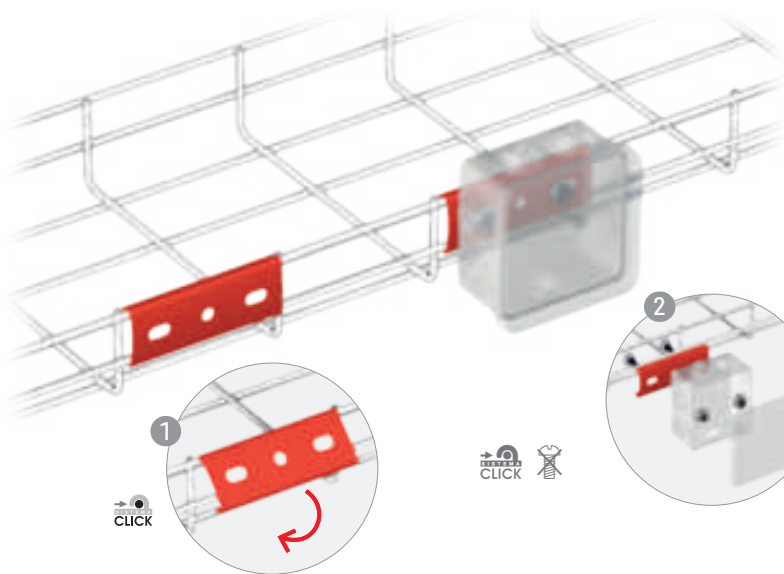

¡Rápido, económico!

Fast and economical

Múltiples Aplicaciones:

- Luminarias
- Emergencias
- Cajas
- Router
- Sensores
- Detectores CO₂
- Cámaras

Multiple Applications:

- Lamps
- Emergency lighting
- Boxes
- Router
- Sensors
- CO₂ Detectors
- Cameras