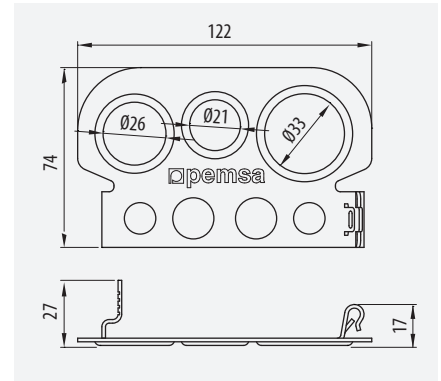

60-100-150 • 60-600

Ref	kg/u	U
EZ 67010040	0,065	10
BK8 67080040	0,082	10

ETIM: EC002407