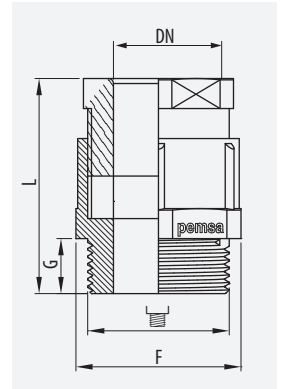

DN		G	L		RAL 7035	kg/u	
3,5/6	PG 7	8	29	15	20010007	0,004	50
4,5/7	PG 9	8	30	19	20010009	0,006	50
6/9	PG11	8	30	22	20010011	0,008	50
9/12	PG13	9	35	24	20010013	0,009	50
11/14	PG16	10	38	27	20010016	0,011	50
14/18	PG21	11	43	33	20010021	0,019	50
18/25	PG29	11	46	42	20010029	0,034	25
25/32	PG36	13	62	53	20010036	0,061	10
3,5/6	M12	8	29	15	20011120	0,004	50
4,5/7	M16	8	30	19	20011160	0,006	50
6/9	M16	8	30	22	20011161	0,008	50
9/12	M20	9	35	24	20011200	0,009	50
11/14	M20	10	38	27	20011201	0,011	50
14/18	M25	11	43	33	20011250	0,019	50

PA6+NBR	-25°/+60°	54	OK