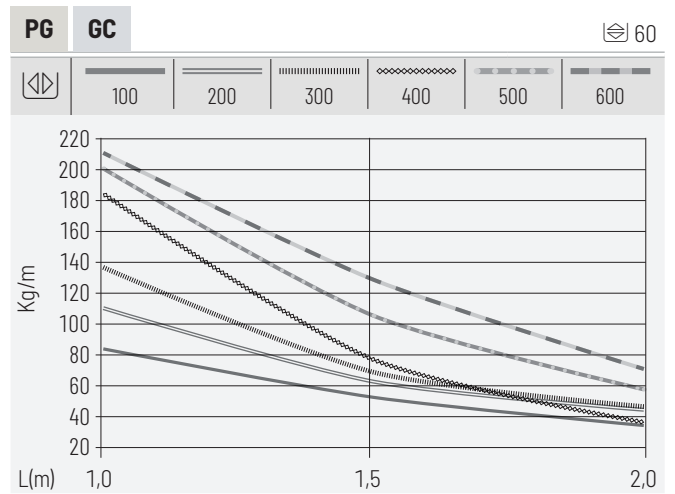

Load Tests for SWL mounted in the vertical plane running horizontally

Values obtained in accordance with IEC 61537, edition 3, according to the horizontal vertical tests of multiple spans listed in point 10.5.1 of this standard, with a safety factor of 170% and without collapse in any case.