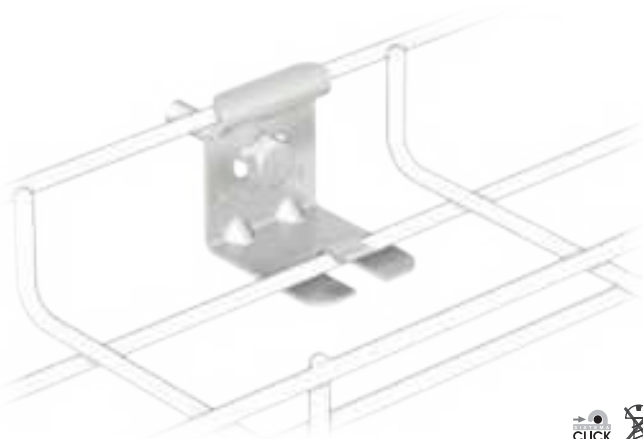

El cable se introduce lateralmente
The cable is introduced laterally