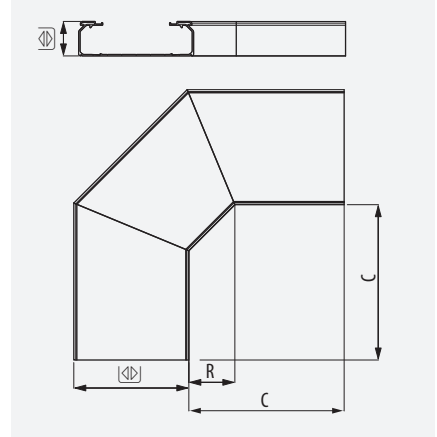

ETIM: EC002400

60 - 100		100 - 600					
⊕	⊖	C	R	Ref	kg/u	⊞	
60	100	270	80	82003722	0,672	2	
60	150	270	80	82003723	0,898	2	
60	200	270	80	82003724	1,197	2	
60	300	270	80	82003725	1,994	2	
60	400	270	80	82003726	2,680	1	
100	200	345	100	82003727	2,164	2	
100	300	345	100	82003728	3,073	2	
100	400	345	100	82003729	4,218	1	
100	500	365	100	82003730	5,552	1	
100	600	365	100	82003731	7,275	1