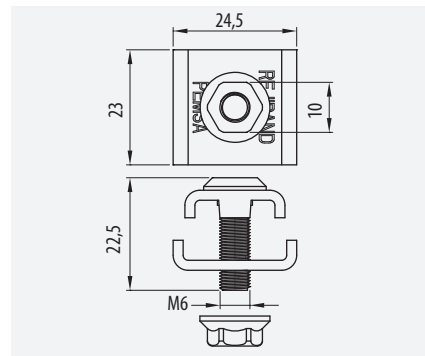

Unión Reforzada

Reinforced Joint Clamp

35-60-100-150 • 60-600

Ref	kg/u	u
EZ 64010061	0,029	50
GC 64030061	0,030	50
BK8 64080061	0,029	50
316L 64060061	0,029	50

ETIM: EC002413