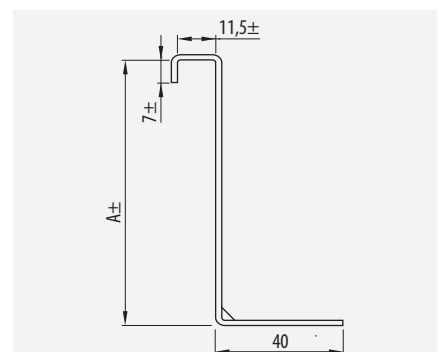

Abrazadera megaband®

Hold Down Brackets megaband®

		60-150	100-1000
Ⓢ	A	Ref	kg/u
GC	60	93930022	0,070
	100	93930024	0,096
	120	93930025	0,109

ETIM: EC000483