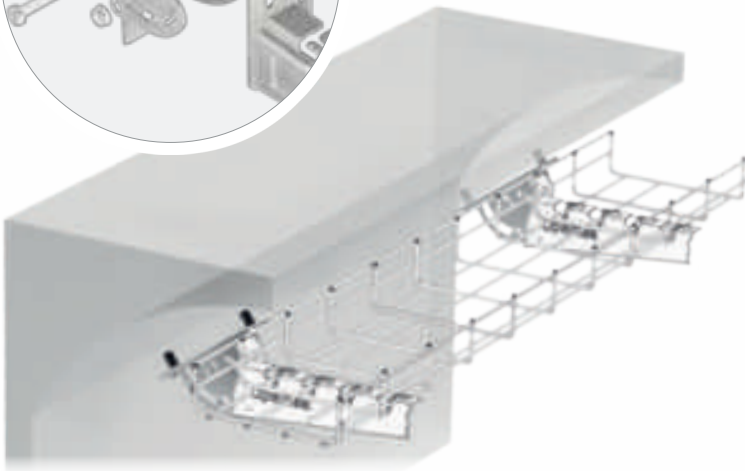

Adecuado para Bóvedas de Tuneles
Suitable for tunnel vaults

x2 $\oplus$ $\square$ 118

M8x20

x2 $\oplus$ $\square$ 253