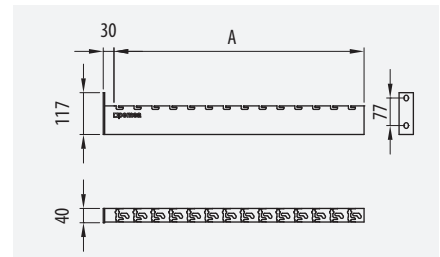

CTA ↓		Ⓢ	kg	
		GC / BK8	100	225
			150	245
			200	190
			300	110
			400	245
			500	92
		304 / 316 L	600	110
			700	220
			750	220
			800	220
900	220			
1000	220