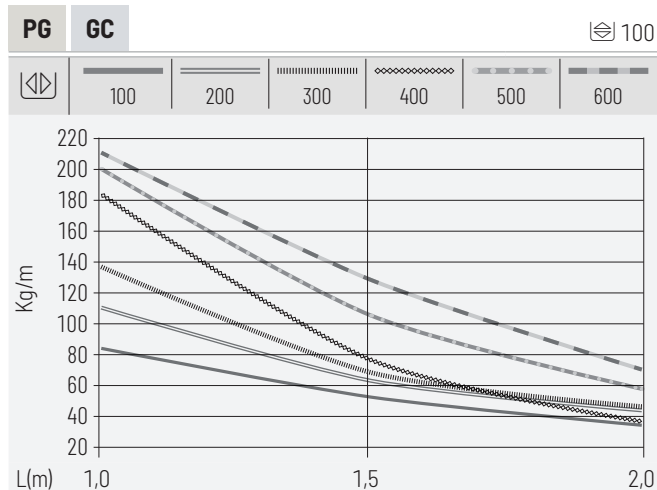

Load Tests for SWL mounted in the vertical plane running horizontally

Values obtained in accordance with IEC 61537, edition 3, according to the horizontal vertical tests of multiple spans listed in point 10.5.1 of this standard, with a safety factor of 170% and without collapse in any case.