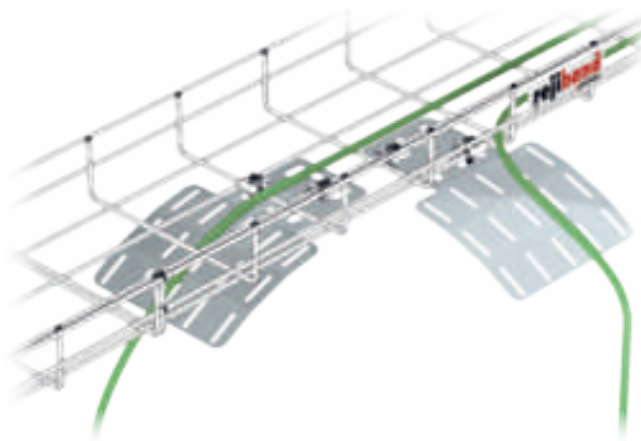

x 2 036

¡Ajustable!
Adjustable

Protege la salida de Cables de Potencia y Datos
Outlet protection for Power and Data Cables