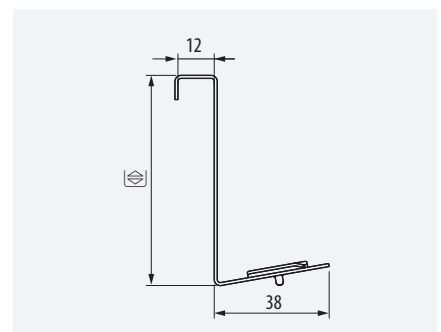

60	100-150
Ⓢ	A	Ref	kg/u
GC	35	81000253	0,019
	60	81000254	0,023
	100	81000256	0,029
	120	81000257	0,036
	150	81000258	0,041

ETIM: EC001005