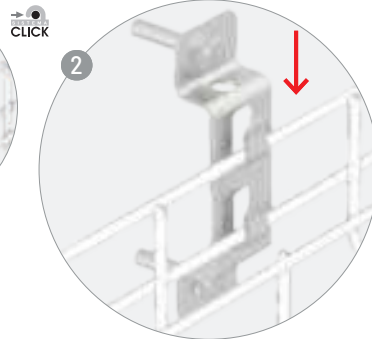

ETIM: EC001003

Soporte adecuado para:
Adequate support for:

rejiband® 35x60 y 60x60
35x60 & 60x60

4-24 (100-600)	2

⊕ 050

	x 1	⊕ 050
	x 2	⊕ 253
	x 1	⊕ 226

reijiband®

ACC