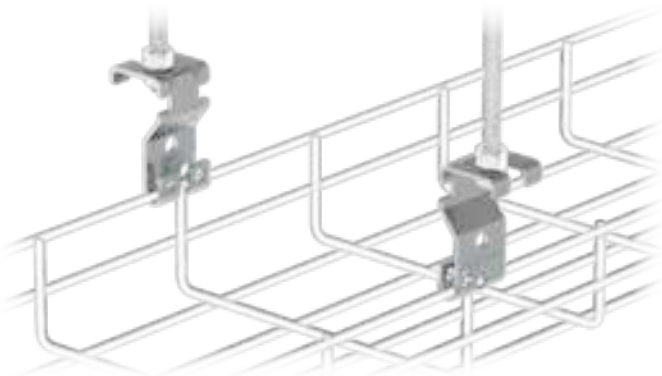

ETIM: EC001003

Soporte adecuado para:
Adequate support for:

rejiband® 35x60 y 60x60
35x60 & 60x60

4-24 (100-600)	2

⊕ 050

	x 1	⊕ 050
	x 2	⊕ 253
	x 1	⊕ 226

reijiband®

ACC