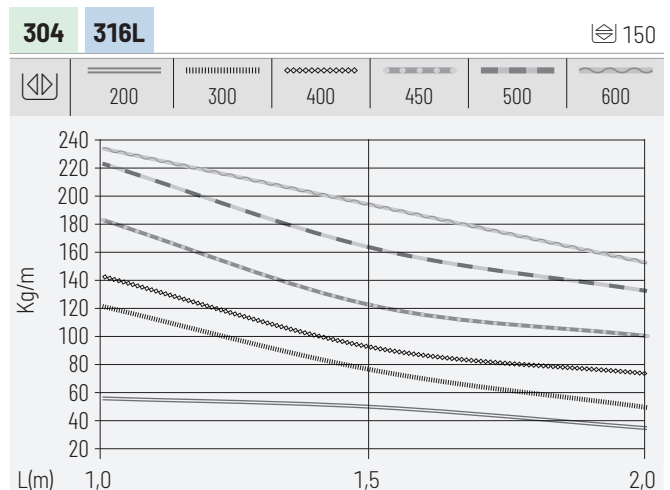

Datos técnicos

Technical data

Ensayos de carga de trabajo admisible (CTA) para instalaciones verticales con recorrido horizontal

Valores obtenidos según la norma IEC 61537, edición 3, según ensayo vertical horizontal multi vano recogido en el punto 10.5.1 de dicha norma, con un coeficiente de seguridad del 170% y sin alcanzar en ningún caso el colapso.

Safety working load tests (SWL) mounted in the vertical plane running horizontally

Values obtained in accordance with IEC 61537, edition 3, according to the horizontal vertical test of multiple spans listed in point 10.5.1 of this standard, with a safety factor of 170% and without collapse in any case.

rejiband