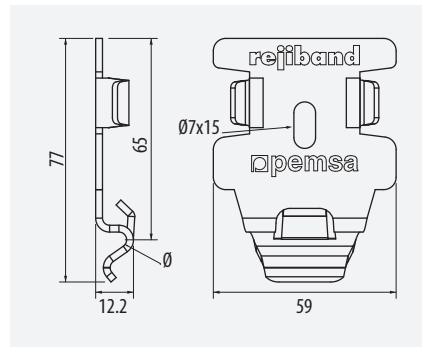

⊙	mm²	Ref	kg/u	⊠
EZ	4,0	64010046	0,074	20
	5,0	64010048	0,074	20
BK8	4,0	64080046	0,074	20
	5,0	64080048	0,074	20

ETIM: EC002413