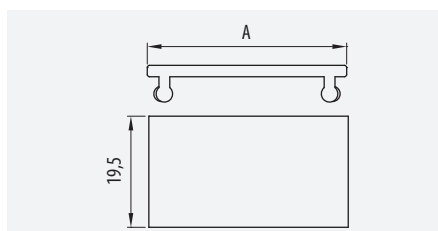

Tapa Soporte

Clip Lid

DN	A	RAL 7011	RAL 9005	kg/u	
DN7/10	20	31096000	32096000	0,001	100
DN12	22	31096200	32096200	0,001	50
DN14/17	28	31096400	32096400	0,001	50
DN23	35	31096500	32096500	0,001	50
DN29	43	31096600	32096600	0,002	30
DN36	54	31096700	32096700	0,002	20
DN48	68	31096800	32096800	0,003	20

PA6	-25/+105°	OK	

ETIM: EC000455