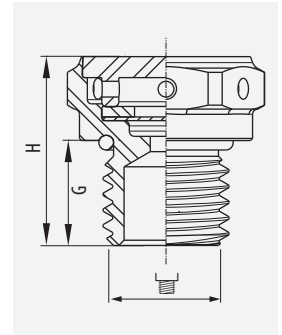

Tapón TPK AIR

TPK AIR Cap

T	H	G	K	aire l/h	agua mbar	7035	kg/u	C
M12	19	10	18	16	0.8	44022120	0.002	100
M12	19	10	18	25	0.5	44022121	0.002	100
M12	19	10	18	150	0.2	44022122	0.002	100
M12	19	10	18	300	0.1	44022123	0.002	100
						9005		
M12	19	10	18	16	0.8	44023120	0.002	100
M12	19	10	18	25	0.5	44023121	0.002	100
M12	19	10	18	150	0.2	44023122	0.002	100
M12	19	10	18	300	0.1	44023123	0.002	100