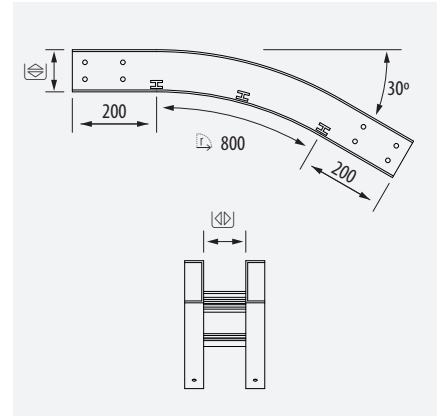

Cambio de Nivel Convexo 3° CNV MGB CPS

MGB CPS 30° Outside Riser

		100 • 200-600		
⊖	⊕	AL	kg/u	⊞
100	200	82002311	4,200	1
	300	82002312	4,400	1
	400	82002313	4,700	1
	600	82002314	5,200	1

ETIM: EC002399

⊞ Bajo pedido, consultar disponibilidad
On request, check availability

ESP-2208-5

Cambio de Nivel Convexo 45° CNV MGB CPS

MGB CPS 45° Outside Riser

		100 • 200-600		
⊖	⊕	AL	kg/u	⊞
100	200	82002315	5,100	1
	300	82002316	5,400	1
	400	82002317	5,600	1
	600	82002318	6,200	1

ETIM: EC002399

⊞ Bajo pedido, consultar disponibilidad
On request, check availability

ESP-2208-5

Cambio de Nivel Convexo 90° CNV MGB CPS

MGB CPS 90° Outside Riser

		100 • 200-600		
⊖	⊕	AL	kg/u	⊞
100	200	82002319	8,300	1
	300	82002320	8,700	1
	400	82002321	9,200	1
	600	82002322	10,100	1

ETIM: EC002399

⊞ Bajo pedido, consultar disponibilidad
On request, check availability

ESP-2208-5