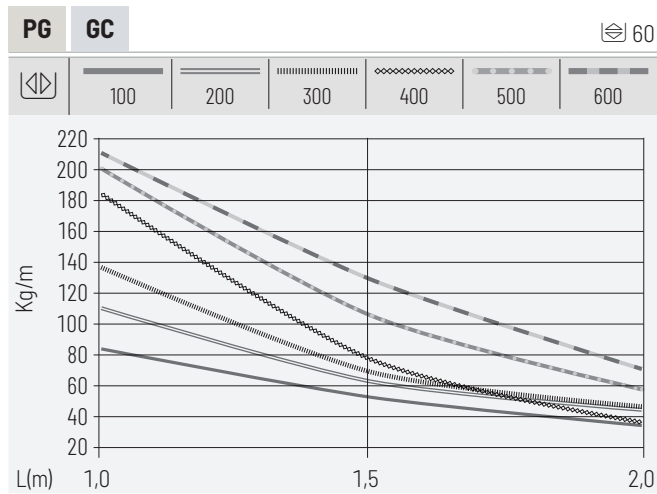

Load Tests for SWL mounted in the vertical plane running horizontally

Values obtained in accordance with IEC 61537, edition 3, according to the horizontal vertical tests of multiple spans listed in point 10.5.1 of this standard, with a safety factor of 170% and without collapse in any case.