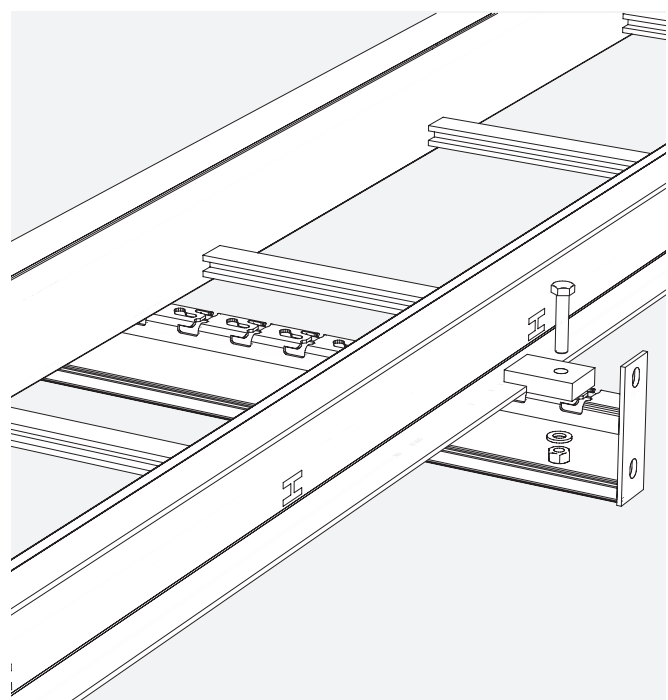

☒ 100 • ☒ 200-600 • ☒ 6000

☒	☒	AL	kg/m	☒
100	200	82000057 ☒	4,833	6
	300	82000058 ☒	5,050	6
	400	82000059 ☒	5,267	6
	600	82000060 ☒	5,717	6

☒ Bajo pedido, consultar disponibilidad

ESP-2208-5

ETIM: EC000854