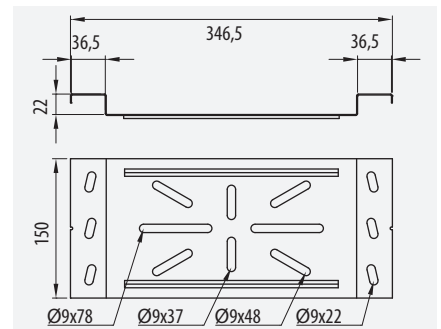

megaband®

ACC

pemsa

Salida de Cables

Cable Outlet

		60-150	200-1000
Ⓢ	Ref	kg/u	📦
GC	93930004	0,417	1

ETIM: EC002407

Soporte Cajas

Universal Bracket

		60-150	100-1000
Ⓢ	Ref	kg/u	📦
PG	70420911	0,179	10
GC	70430911	0,197	10

ETIM: EC000022

Soporte Universal

Luminaire and Box Support

		60-150	200-1000
Ⓢ	Ref	kg/u	📦
GC	93930005	0,497	5

ETIM: EC000022

Abrazadera Rail Rápida megaband®

Fast Hold Down Bracket megaband®

		60	100-150
Ⓢ	A	Ref	kg/u
GC	35	81000253	0,019
	60	81000254	0,023
	100	81000256	0,029
	120	81000257	0,036
	150	81000258	0,041

ETIM: EC001005

Abrazadera megaband®

Hold Down Brackets megaband®

		60-150	100-1000
Ⓢ	A	Ref	kg/u
GC	60	93930022	0,070
	100	93930024	0,096
	120	93930025	0,109

ETIM: EC000483