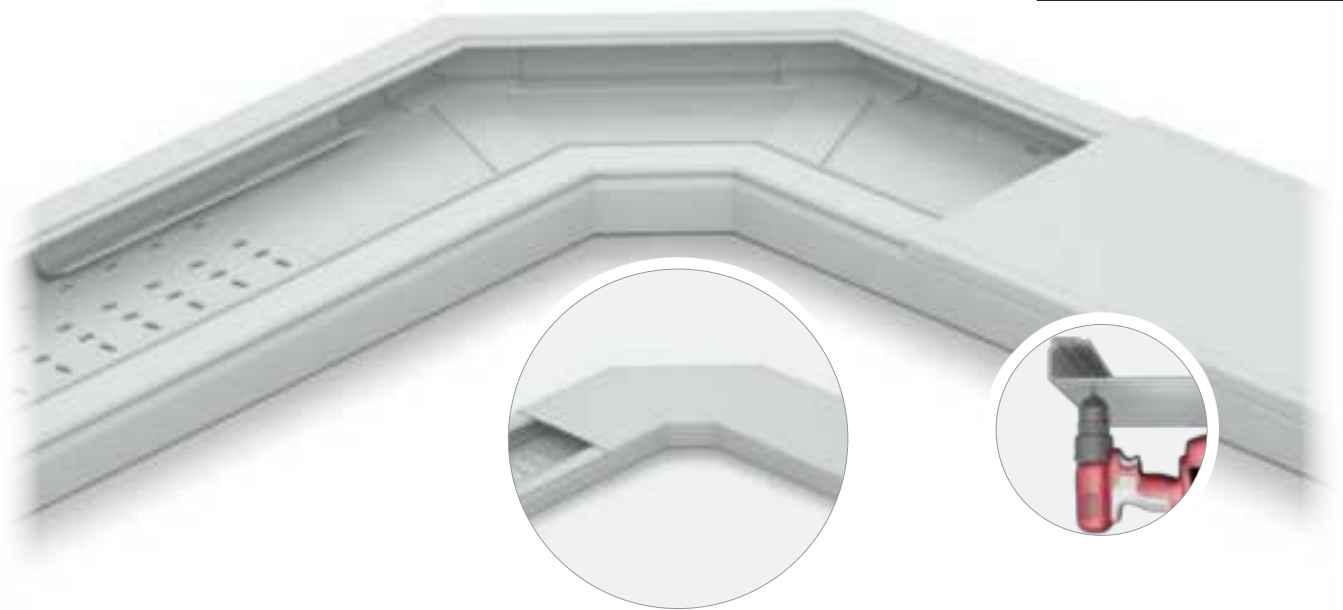

2	4	4
184	184	

Pieza única. Ahorro mano de obra
Single piece item. Labour savings

2	4	4
184	184