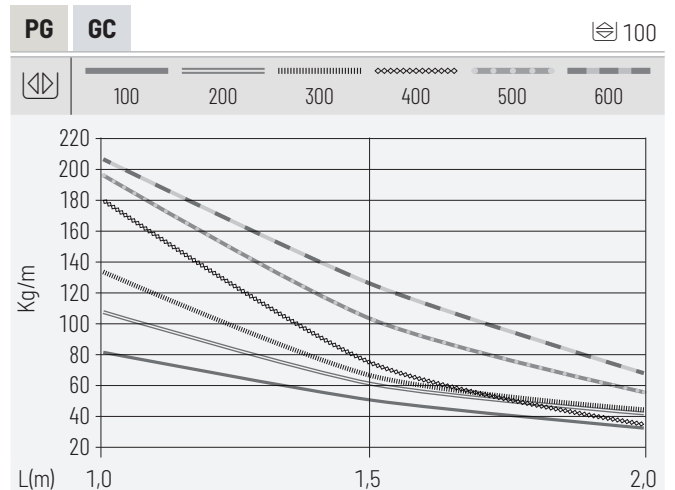

Load Tests for SWL mounted in the vertical plane running horizontally

Values obtained in accordance with IEC 61537, edition 3, according to the horizontal vertical tests of multiple spans listed in point 10.5.1 of this standard, with a safety factor of 170% and without collapse in any case.