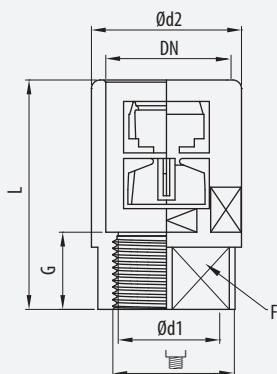

DN	PG	Ød1	Ød2	G	L	W	RAL 7011	RAL 9005	kg/u	U
DN10	PG 9	11	19,0	12,0	36,0	17,0	31020109	32020109	0,004	50
DN12	PG11	13,4	24,8	13,0	37,0	22,0	31020211	32020211	0,005	50
DN17	PG13	17,2	28,5	13,5	39,0	24,0	31020413	32020413	0,009	50
DN17	PG16	17,3	33,2	13,0	39,0	30,0	31020416	32020416	0,008	50
DN23	PG21	21,7	36,0	14,5	52,0	32,0	31020521	32020521	0,017	30
DN29	PG29	30	47,5	18,5	57,0	42,0	31020629	32020629	0,024	30
DN36	PG36	38	59,8	21,0	63,5	54,0	-	32020736	0,039	10
DN48	PG48	48	73,0	21,0	67,5	65,0	31020848	32020848	0,060	10

⚠ Bajo pedido, consultar disponibilidad / On request, check availability

⚠ Bajo pedido / On request

Material	Temp. Range	IP	Flammability
PA6	-25/+105°	54	OK

ETIM: ECO01176