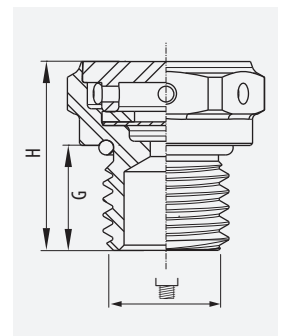

Tapón TPM AIR

TPM AIR Cap

T	H	G	K	aire l/h	agua mbar	LN	kg/u	C
M12	18	10	17	16	0.8	44013120	0.014	100
M12	18	10	17	25	0.5	44013121	0.014	100
M12	18	10	17	150	0.2	44013122	0.014	100
M12	18	10	17	300	0.1	44013123	0.013	100