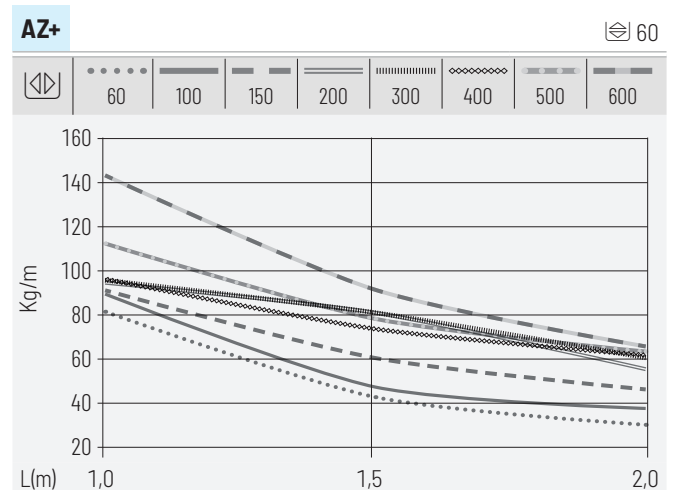

Load Tests for SWL mounted in the horizontal plane

Values obtained in accordance with IEC 61537, edition 3, according to the horizontal vertical tests of multiple spans listed in point 10.5.1 of this standard, with a safety factor of 170% and without collapse in any case.