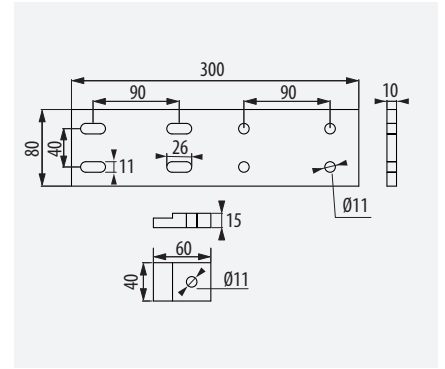

Composed by: 1 Straight Joints + 1 Hold Down Clamp + 8xDN933 M10x30 Screws + 1xDN933 M10x50 Screws + 13xDIN934 M10 Nuts + 9xDIN125 M10 Washers + 4 DIN127 M10 Grower Washers.

ETIM: EC002413

Bajo pedido, consultar disponibilidad
On request, check availability