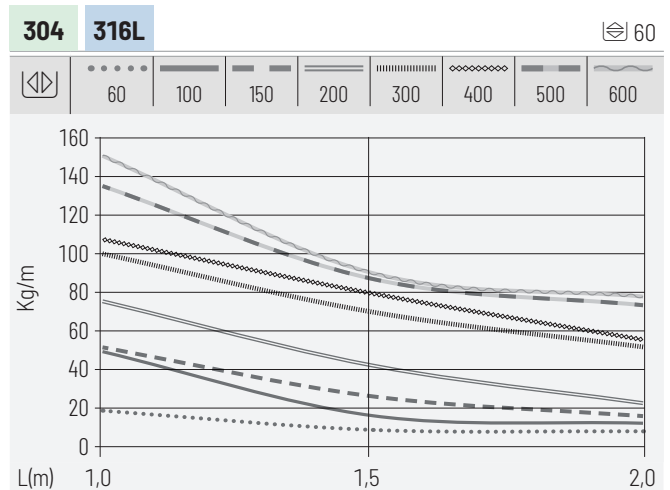

Datos técnicos

Technical data

Ensayos de carga de trabajo admisible (CTA) para instalaciones verticales con recorrido horizontal

Valores obtenidos según la norma IEC 61537, edición 3, según ensayo vertical horizontal multi vano recogido en el punto 10.5.1 de dicha norma, con un coeficiente de seguridad del 170% y sin alcanzar en ningún caso el colapso.

Safety working load tests (SWL) mounted in the vertical plane running horizontally

Values obtained in accordance with IEC 61537, edition 3, according to the horizontal vertical test of multiple spans listed in point 10.5.1 of this standard, with a safety factor of 170% and without collapse in any case.

rejiband