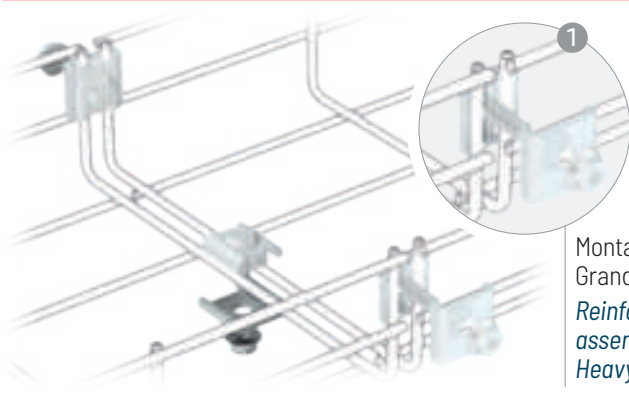

Alta Resistencia
High Resistance

Montaje reforzado.
Grandes cargas
*Reinforced assembly.
Heavy duty loads.*

60-150	2		
200-400	2+1		
500-600	2+2		

E90 Producto para instalación de Resistencia al fuego E90
Product for E90 Fire Resistance assemblies.

Continuidad eléctrica según norma
Electrical Continuity guaranteed