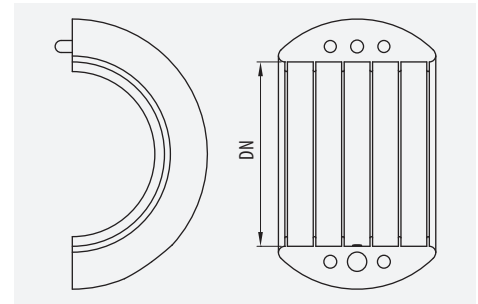

DN	RAL 9005	kg/u	
DN36	33100036	0,049	10
DN48	33100048	0,06	10
DN52	33100052	0,073	10
DN70	33100070	0,132	10

PA12	-25/+90°	OK	

ETIM: EC000127