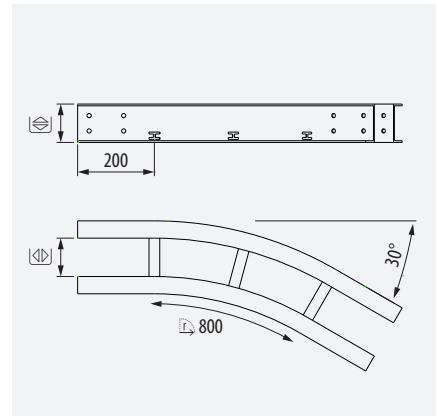

Curva MGB CPS 30°

MGB CPS 30° Curva

		100 • 200-600		
AL	kg/u	u		
200	82002323	4,300	1	
300	82002324	4,700	1	
400	82002325	5,100	1	
600	82002326	5,900	1	

ETIM: EC002399

⚠ Bajo pedido, consultar disponibilidad
On request, check availability

ESP-2208-5

Curva 45° MGB CPS

MGB CPS 45° Bend

		100 • 200-600		
AL	kg/u	u		
200	82002327	5,400	1	
300	82002328	5,800	1	
400	82002329	6,200	1	
600	82002330	7,600	1	

ETIM: EC002399

⚠ Bajo pedido, consultar disponibilidad
On request, check availability

ESP-2208-5

Curva 90° MGB CPS

MGB CPS 90° Bend

		100 • 200-600		
AL	kg/u	u		
200	82002331	8,800	1	
300	82002332	9,600	1	
400	82002333	10,800	1	
600	82002334	12,500	1	

ETIM: EC002399

⚠ Bajo pedido, consultar disponibilidad
On request, check availability

ESP-2208-5