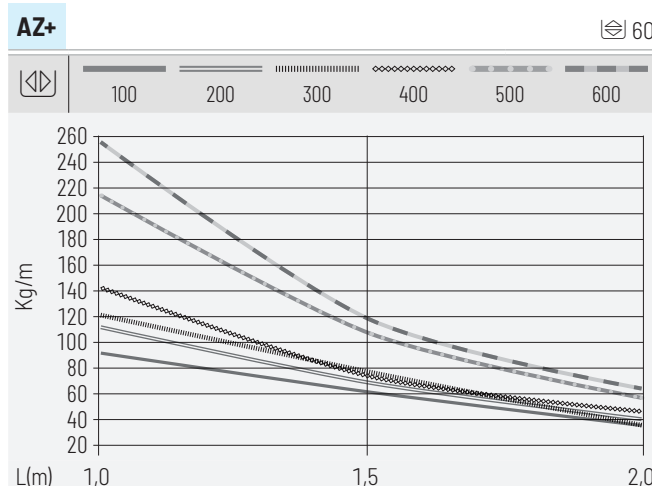

Ensayos de carga CTA instalaciones verticales en recorrido horizontal

Valores obtenidos según la norma IEC 61537, edición 3, según ensayos vertical horizontal multi vano recogido en el punto 10.5.1 de dicha norma, con un coeficiente de seguridad del 170% y sin alcanzar en ningún caso el colapso.

Load Tests for SWL mounted in the vertical plane running horizontally

Values obtained in accordance with IEC 61537, edition 3, according to the horizontal vertical tests of multiple spans listed in point 10.5.1 of this standard, with a safety factor of 170% and without collapse in any case.