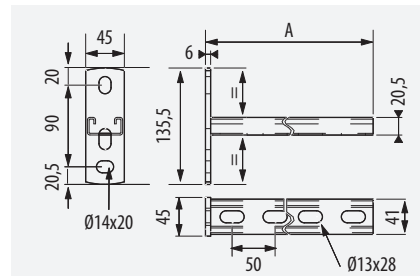

Ⓢ	⏏	A	Ref	kg/u	📦
EZ	100	155	82002600	0,461	1
	200	255	82002601	0,607	1
	300	355	82002602	0,752	1
	500	555	82002603	1,040	1
	1000	1055	82002604	1,770	1

⏏	kg
100	242
200	196
300	146
500	94
1000	36

Ⓢ	⏏	A	Ref	kg/u	📦
GC	100	155	82002605	0,485	1
	200	255	82002606	0,641	1
	300	355	82002607	0,797	1

ETIM: EC001003