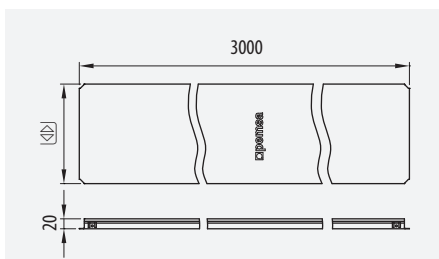

Sistema Click.
 Sin tornillos.
Click System.
 No screws are required

x1 M6x20 | x1m + ⓘ 252

GC

rejiband®

ACC

pemsa

Tapa

Cover