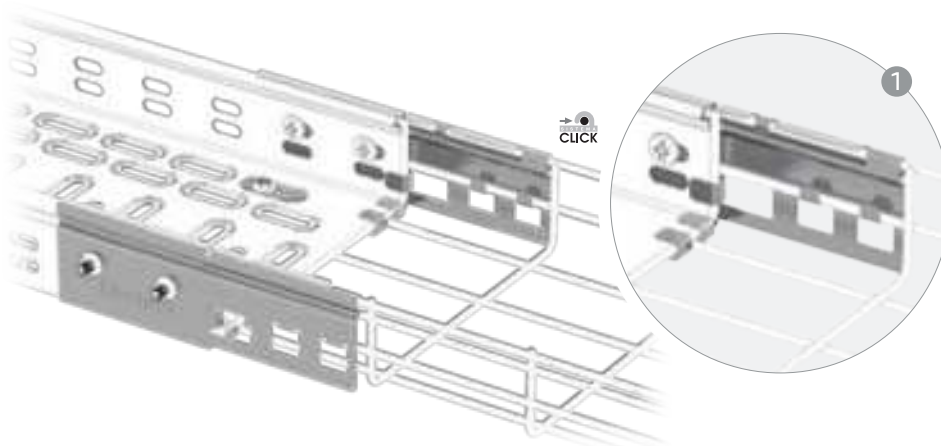

Continuidad eléctrica
según norma
*Electrical Continuity
guaranteed*

<50mΩ

6 x 67030093 +i 252