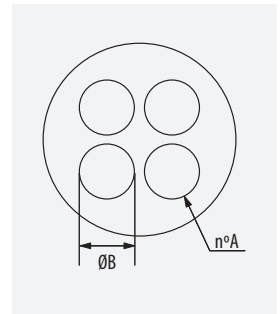

Inserto MultiCable

Multicable Insert Gland

A	B		9005	kg/u	
2	3	PG9/M16	40030209	0,001	50
2	4	PG11/M20	40030211	0,001	50
2	5	PG11/M16	40030311	0,001	50
2	6	PG13/M20	40030313	0,001	50
2	7	PG16/M25	40030316	0,002	25
2	9	PG21/M32	40030321	0,003	25
3	3	PG9/M16	40030409	0,001	50
3	7	PG21/M32	40030421	0,003	25
4	9	PG29/M40	40030429	0,006	5
3	5	PG11/M20	40030511	0,101	50
3	5	PG13/M20	40030513	0,001	50
3	6	PG16/M25	40030516	0,002	25
3	8	PG21/M32	40030521	0,003	25
4	3	PG9/M16	40030609	0,001	50
4	5	PG16/M25	40030616	0,001	25
4	7	PG21/M32	40030621	0,003	25
8	4	PG21/M32	40030821	0,003	25
16	3	PG29/M40	40030829	0,008	5