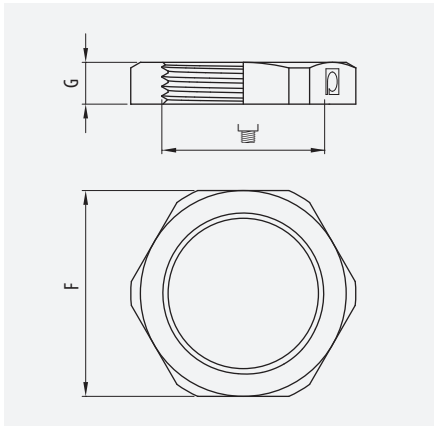

Tuerca TCP

TCP Nut

🔑	G	🔑	RAL 7001	RAL 9005	kg/u	📦
PG 7	5	19	40026007	40024007	0,001	100
PG 9	5	22	40026009	40024009	0,002	100
PG11	5	24	40026011	40024011	0,001	100
PG13	6	27	40026013	40024013	0,002	100
PG16	6	30	40026016	40024016	0,003	100
PG21	7	36	40026021	40024021	0,003	100
PG29	7	46	40026029	40024029	0,006	50
PG36	8	60	40026036	40024036	0,013	25
PG48	8	70	40026048	40024048	0,014	25
M12	5	18	40027120	40025120	0,001	100
M16	5	22	40027160	40025160	0,001	100
M20	6	26	40027200	40025200	0,002	100
M25	6	32	40027250	40025250	0,005	100
M32	7	41	40027320	40025320	0,005	50
M40	7	50	40027400	40025400	0,007	25
M50	8	60	40027500	40025500	0,010	25
M63	8	75	40027630	40025630	0,016	25

📄	Ⓜ	🌡️	🚫
PA6		-25/+105°	OK

ETIM: EC000129