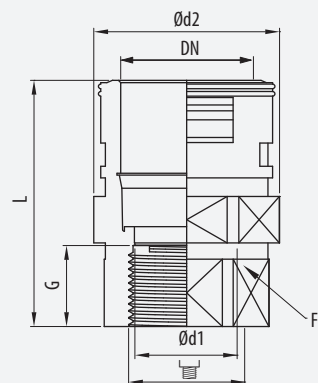

DN	PG	Ød1	Ød2	G	L	W	RAL 7011	RAL 9005	kg/u	U
DN10	PG 7	11,0	21,1	12,0	36,5	17	31110107	32110107	0,006	50
DN12	PG13	13,3	27,0	11,0	38,5	24	31110213	32110213	0,008	50
DN17	PG13	17,2	30,4	13,5	40,5	30	31110413	32110413	0,012	50
DN17	PG16	17,3	33,2	13,0	40,5	30	31110416	32110416	0,011	50
DN29	PG29	30,0	47,5	18,5	56,5	42	31110629	32110629	0,028	30
DN12	M16	12,9	24,0	12,0	37,0	19	31111216	32111216	0,007	50
DN17	N20	18,0	30,4	16,0	43,0	27	31111420	32111420	0,012	50
DN23	M25	22,5	40,0	17,0	53,0	32	31111525	32111525	0,027	30
DN29	M32	30,0	46,0	16,5	53,5	36	31111632	32111632	0,028	30
DN36	M40	38,0	57,0	20,0	63,5	46	31111740	32111740	0,070	10

⚠ Bajo pedido, consultar disponibilidad / On request, check availability

⚠ Bajo pedido / On request

Material	Temp. Range	IP	Flammability
PA6	-25/+105°	67	OK

ETIM: ECO01176