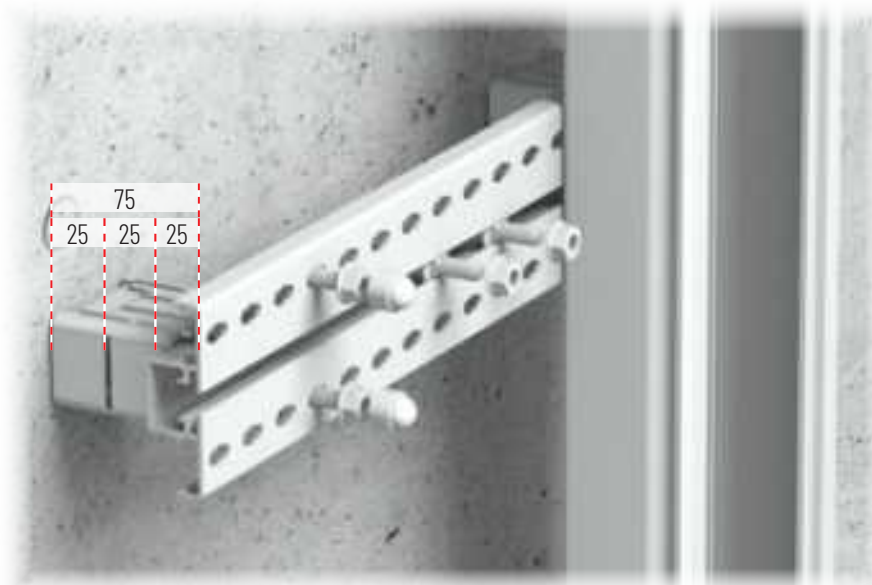

Multi-functionality with perforations for Conduit Clips and Clip Joint Kits

Apilable hasta 2 alturas. de 50 a 75 mm.

Stackable up to 2 heights. from 50 to 75 mm.

Perfil diseñado para insertar accesorios

Profile designed to fit accessories