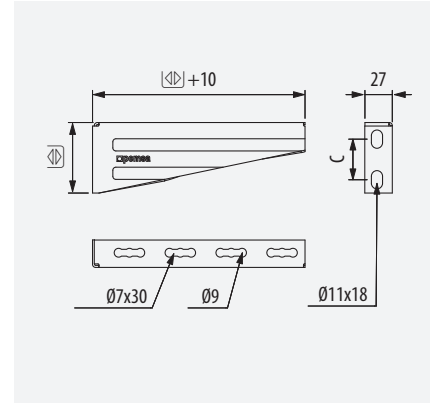

Soporte MPLUS

MPLUS Cantilever

NEW

◀▶ 100-600						
◀▶	◀▶	C	PG	AZ+	kg/u	◻
100	69	40	82003768	82003775	0,209	1
150	69	40	82003769	82003776	0,297	1
200	69	40	82003770	82003777	0,499	1
300	95	65	82003771	82003778	0,824	1
400	95	65	82003772	82003779	1,080	1
500	95	65	82003773	82003780	1,330	1
600	95	65	82003774	82003781	1,580	1

Soporte RPLUS Muy Reforzado

Heavy Duty Cantilever RPLUS

◀▶ 300-600				
Ⓢ	◀▶	Ref	kg/u	◻
GC	300	63033303	0,798	4
	400	63033403	0,996	4
	500	63033503	1,198	4
	600	63033603	1,396	4

ETIM: EC001003

↓CTA ↓	◀▶	kg
	300	220
	400	220
	500	160
	600	165

Kit Soporte RPLUS Reforzado Variable

Adjustable RPLUS Kit

◀▶ 100-600			
Ⓢ	Ref	kg/u	◻
GC	62037002	0,311	4
BK8	82004259	0,343	4
304	62057002	0,295	4
316L	62067002	0,295	4

ETIM: EC001003

⚠ Bajo pedido, consultar disponibilidad / On request, check availability

↓CTA ↓	◀▶	kg
	100	225
	150	245
	200	190
	300	110
	400	245
	500	135
	600	110