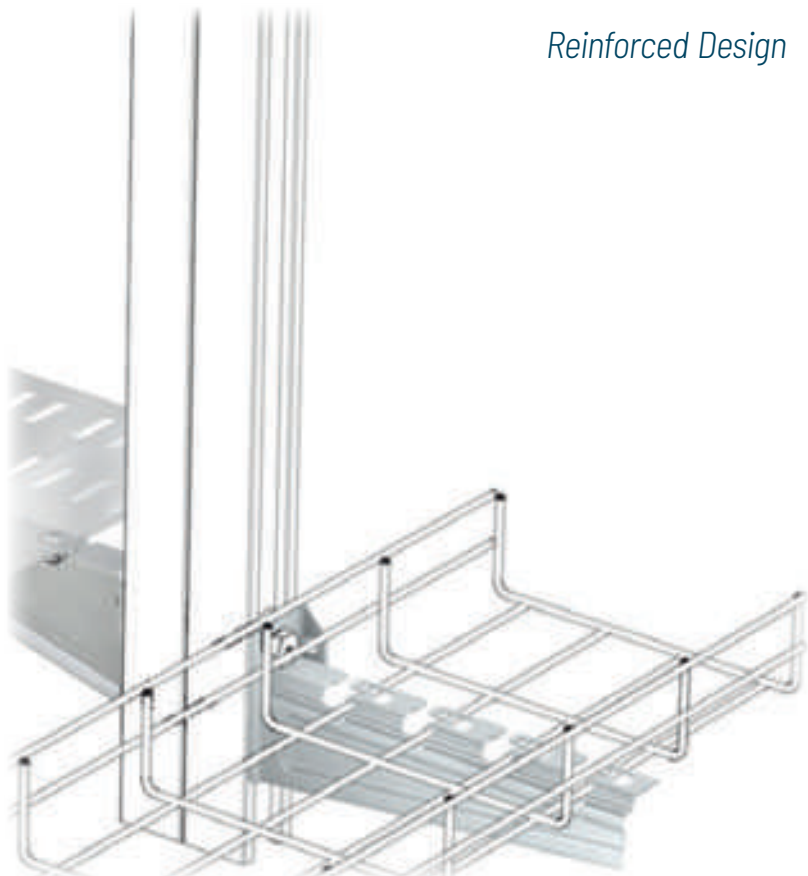

Click System. No additional fixings

**Universal
Compatible para todas las bandejas**

Compatible with all of the cable trays

Diseño Reforzado

Reinforced Design

	M10x35	x2	±	±	253
		x2	±	±	232
		x1	±	±	230

Soporte MPLUS