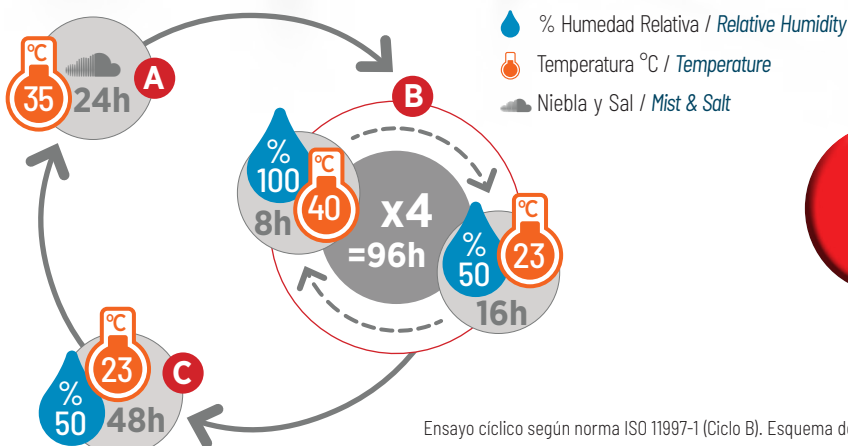

etapas
16
cycles

BLACK C8
IEC 61537

+
2.600
h

Ensayo cíclico según norma ISO 11997-1 (Ciclo B). Esquema de etapas que conforman un ciclo.
Cyclical test according to ISO 11997-1 (Cycle B). Scheme of steps that make up a cycle.

rejiband