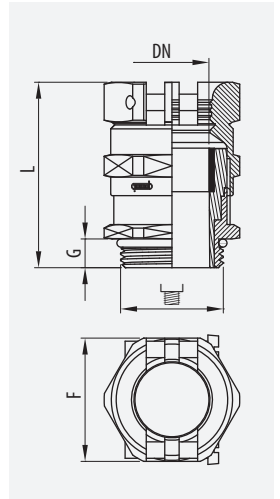

Bajo pedido / On request

LN+NBR	-40°/+100°	68	OK

ETIM: EC000441

Prensaestopas HSK-MZ

HSK-MZ Cable Gland

DN	Thread	G	L	Wrench	LN	kg/u	Box
3/6,5	M12	6,5	32,5	14	22060120	0,010	50
6/8	M16	6,0	34,0	17	22060160	0,030	50
6/10	M16	6,0	36,0	20	22060161	0,020	50
6/12	M20	6,0	39,0	22	22060200	0,040	50
10/14	M20	6,0	39,0	24	22060201	0,030	50
13/18	M25	7,0	44,0	30	22060250	0,050	25
18/25	M32	8,0	51,0	40	22060320	0,100	25
22/32	M40	8,0	58,0	50	22060400	0,170	10
32/38	M50	9,0	60,0	57	22060500	0,220	5
25/31	M50	9,0	60,0	57	22060501	0,100	5
37/44	M63	10,0	62,0	64	22060630	0,360	5
29/35	M63	10,0	62,0	64	22060631	0,380	5