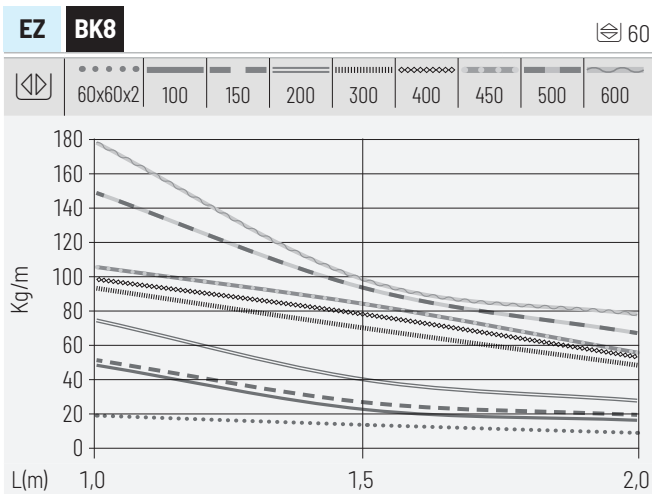

60								100								
mm²	60-2	100	150	200	300	400	450	500	600	100	150	200	300	400	450	500	600
	2.492	4.442	6.976	9.586	14.420	19.540	22.100	24.660	29.780	7.742	12.352	16.596	25.716	34.836	39.396	43.956	53.076