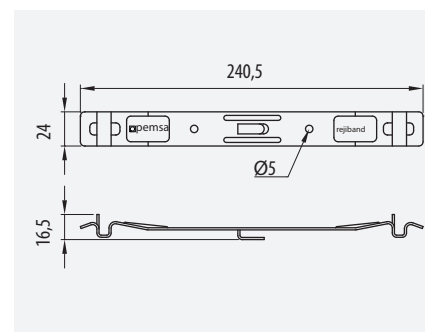

35-60-100 • 60-600

Ref	kg/u	u
EZ 64010020	0,075	25
GC 64030030	0,077	25
BK8 64080030	0,075	25

ETIM: EC002413