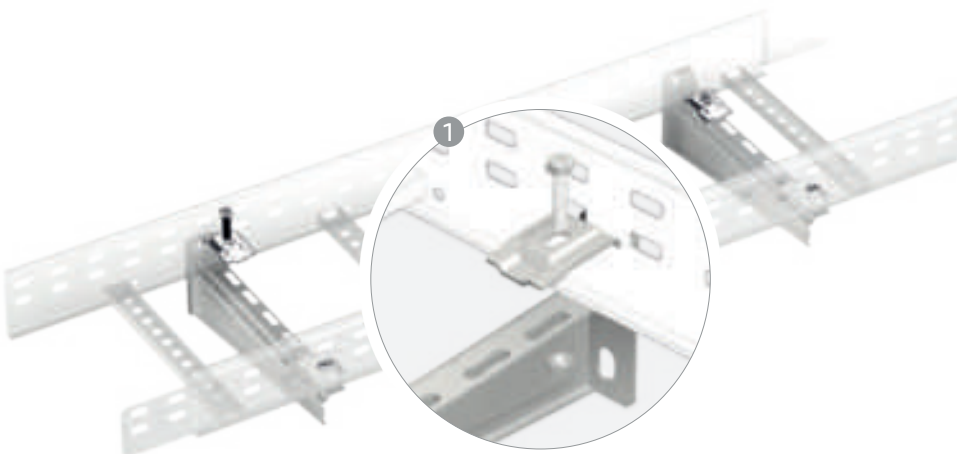

Adecuado para Bóvedas de Tuneles
Suitable for tunnel vaults

x2 $\oplus$ $\square$ 118

M8x20

x2 $\oplus$ $\square$ 253