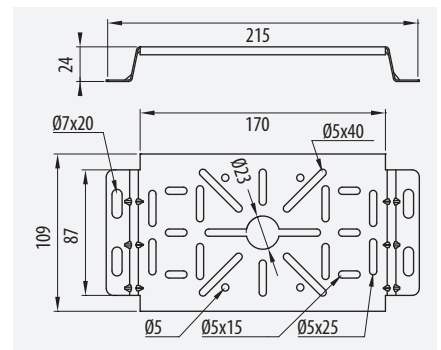

Soporte Cajas

Universal Bracket

		60-150	100-1000
Ⓢ	Ref	kg/u	📦
PG	70420911	0,179	10
GC	70430911	0,197	10

ETIM: EC000022